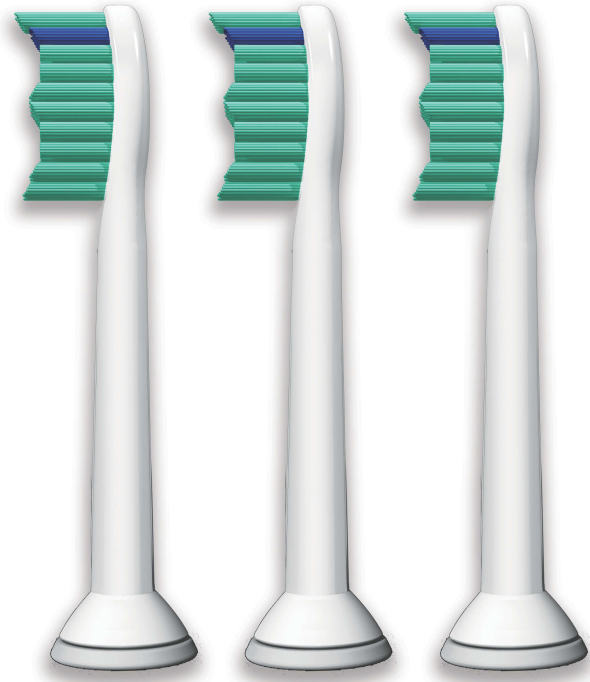

PHILIPS

sonicare

Standard sonic
toothbrush heads

ProResults

3-pack

HX6013/66

All-around Clean

Sonicare electric toothbrush head

Replacement brush head for Sonicare electric toothbrush, with larger surface area and contoured bristles that thoroughly clean and massage teeth and gums.

A brush head that fits multiple handles

- Snap-on brush head

Designed to optimize performance

- Reminder bristles ensure you are getting an effective clean

Thorough clean feeling in your mouth

- Brush head design maximizes sonic motion
- Contoured bristles fit the natural shape of your teeth
- Angled, radial-trimmed bristles expands the area covered

Contoured bristles

These Philips Sonicare electric toothbrush bristles are trimmed in a contoured pattern to fit the natural shape of teeth. The peaks and valleys along the length of the brush head are ergonomically designed to follow teeth topography and fit in between teeth so you're less likely to miss places when you brush.