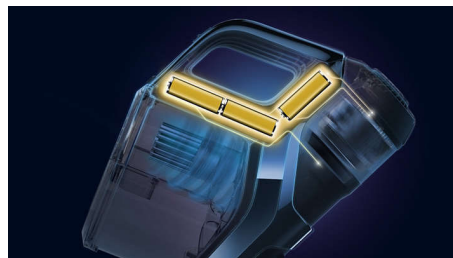

Up to 80 min runtime

Different needs require different options. Our durable and long-lasting 25.2V lithium ion batteries will give you up to 80 minutes cleaning time in eco mode, 35 minutes in normal mode and 28 minutes in turbo mode, before you need to recharge.