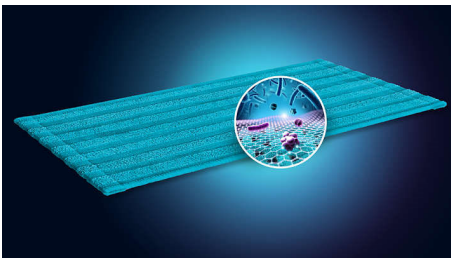

Anti bacterial cloths

The new Always Clean coating protects cloth from bacteria growth after the cleaning session! In this way it will be easier to take care of your pads.