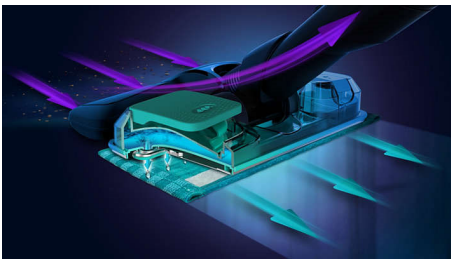

Remove up to 99% of bacteria*

You can even add your favourite detergent in the water tank to remove up to 99% of bacteria.