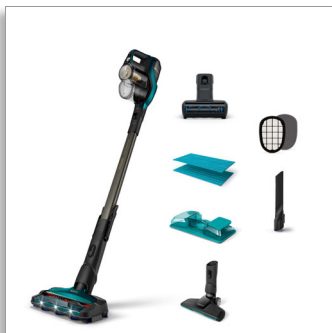

**Philips 8000 Series Aqua
Cordless Vacuum**

Vacuum and wipe Nozzle

360° Suction Nozzle
Up to 80 min, 28 min of Turbo
Mini Turbo Brush, Extra filter

XC8147/01

Cleans beyond dust.

Vacuum and wet wipe in one go.

PHILIPS

Cordless Vacuum

Vacuum and wipe Nozzle 360° Suction Nozzle, Up to 80 min, 28 min of Turbo, Mini Turbo Brush, Extra filter

XC8147/01

Highlights

Unique Aqua nozzle

Your floors are completely clean only after you do a final wet wipe after you vacuum. This requires effort and time, and more than one tools. What if you could do both jobs at the same time, with a cordless and agile stick? The Unique Aqua nozzle does not only vacuum, but it wipes dust, dirt and stains in one go.

360° suction nozzle

When you clean, you always want to be sure that everything that is on the floor will be

picked up by your device in one go, without passing on the same surface more than once. The universal 360° suction nozzle captures up to 99,7% of dust & dirt in each stroke, leaving nothing on the floor! Thanks to its patented 360° suction technology, it picks up more dust & dirt from all sides of the nozzle, making all your movements count!

LED Nozzle

What if we told you that your floor is full of hidden dust and dirt? Most of the dirt on the floor is not visible with the human eyes. Now, dust, fluff, hair, and crumbs are easy to spot and capture, due to the LED lights in the nozzle. LEDs in the nozzle reveal hidden dust and dirt, to help you cleaning everywhere at any moment.