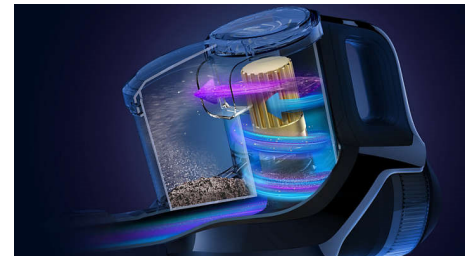

360° suction nozzle

When you clean, you always want to be sure that everything that is on the floor will be

picked up by your device in one go, without passing on the same surface more than once. The universal 360° suction nozzle captures up to 99,7% of dust & dirt in each stroke, leaving nothing on the floor! Thanks to its patented 360° suction technology, it picks up more dust & dirt from all sides of the nozzle, making all your movements count!

LED Nozzle

What if we told you that your floor is full of hidden dust and dirt? Most of the dirt on the floor is not visible with the human eyes. Now, dust, fluff, hair, and crumbs are easy to spot and capture, due to the LED lights in the nozzle. LEDs in the nozzle reveal hidden dust and dirt, to help you cleaning everywhere at any moment.

PowerCyclone 10

Philips PowerCyclone 10 is our latest bagless technology, now incorporated in a cordless vacuum cleaner. PowerCyclone 10 will maintain stronger suction for longer, with 30% higher efficiency.