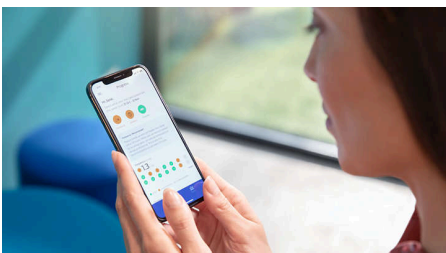

Progress Report

ExpertClean gives you the guidance you need to improve and maintain healthy brushing habits in between dentist check-ups. Built-in smart sensors let you know when you're using too much pressure and by connecting your brushing

experience to the Sonicare app, a personalised Progress Report helps you stay on track and see how much you've improved over time.