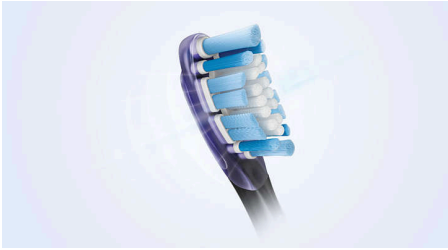

ExpertClean 7300

Black

HX9611/22

Highlights

G3 Premium Gum Care brush head

The G3 Premium Gum Care brush head is designed to help you improve your gum health. Its smaller size and targeted gum-line bristles gently and effectively clean the gum line, where gum disease commonly starts.