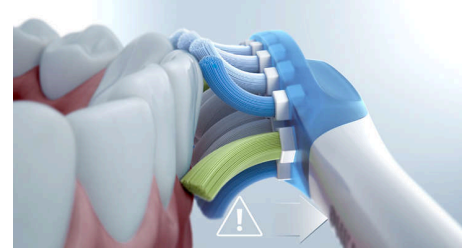

Built-in pressure sensor

You might not notice if you're brushing too hard, but your ExpertClean will. If you need to ease up, this intelligent toothbrush will make a pulsing sound. It's a heads-up to let your brush head do the work. 7 out of 10 people found this feature helped them become a better brusher.