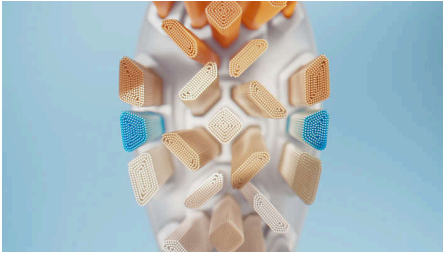

### Premium performance

- Up to 20 x more plaque removal even in hard-to-reach areas\*
- Up to 15 x healthier gums in 6 weeks\*\*
- Up to 100% more stain removal in less than two days\*\*\*
- Sonic brushing: the masterclass in effective cleaning

### Angled bristles

Benefit from our best plaque removal\*\*\*\* regardless of your brushing style. The Premium All-in-One brush head has precisely angled bristles which are engineered to maximise its plaque-removing potential.

### Rounded profile

The curved profile helps bristles to go exactly where they need to. Through rigorous development we have created an all-in-one experience that delivers exceptional oral care.

### Triangular tips

Gently brush away stains with triangular tips designed to remove stains more effectively than rounded bristles. The shape allows more contact with the surface of your teeth to remove stains effectively.