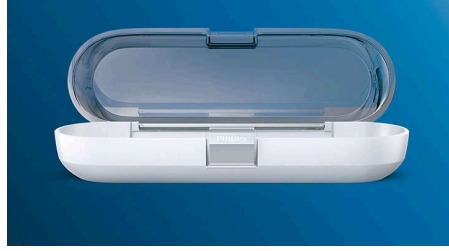

FlexCare Platinum

Sonic electric toothbrush

HX9172/14

Highlights

Quadpacer and SmarTimer

FlexCare Platinum offers two timers to help encourage thorough brushing. The Quadpacer interval timer indicates when it's time to move to another quadrant of the mouth, while the SmarTimer helps you reach the dentist recommended brushing time of two minutes.

Designed to fit your lifestyle

Our premium travel case lets you store your toothbrush hygienically, while our compact travel charger keeps you topped up when you're on the go. You'll enjoy two weeks of regular use from a single full charge, so being on the move means you needn't miss out on that fresh feeling.

Travel case and charger

It's easy to take your FlexCare Platinum wherever you need it with an easy-to-pack travel case and compact travel charger.

FlexCare Platinum

Sonic electric toothbrush

HX9172/14

Specifications