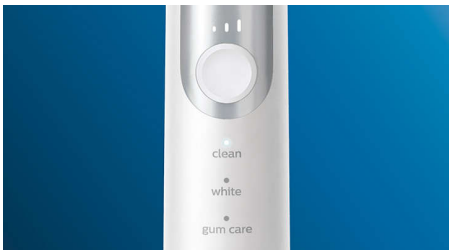

### Innovative technology

- Lets you know if you're pressing too hard
- Always know when to replace your brush heads
- Philips Sonicare's advanced sonic technology
- Connects smart brush handle and smart brush heads

### Optimize your brushing

- Three modes, three intensity settings
- Brush heads select the optimal mode and intensity

## Naturally whiter teeth

Click on the W2 Optimal White brush head to remove surface stains and reveal a whiter smile. With its densely packed central stainremoval bristles, it's clinically proven to whiten teeth in just one week.

## Brushing your way

This toothbrush allows you to customize your brushing with a choice of three modes and three intensities. Clean mode is standard for superior cleaning. White is the ideal mode for removing surface stains. And Gum Care mode adds an extra minute of reduced-power brushing, so you can gently massage your gums. Three intensities allow you to switch the order of 'higher' and 'lower' to align with the intensities from left to right.