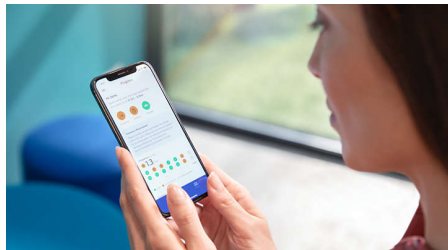

Progress Report

The DiamondClean 9000 gives you the guidance you need to improve and maintain healthy brushing habits in between dentist checkups. Built-in smart sensors let you know when you're using too much pressure, and by connecting your brushing experience to the Sonicare app, a personalized Progress Report helps you stay on track, to see how much you've improved over time.