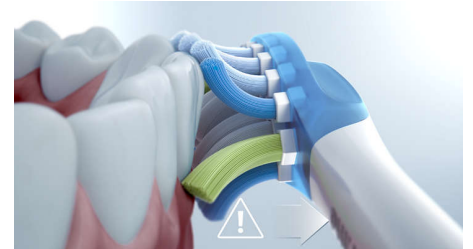

Built-in pressure sensor

You might not notice if you're brushing too hard, but your DiamondClean 9000 will. If you need to ease up, the toothbrush will make a pulsing sound. It's a heads up to let your brush head do the work. 7 out of 10 people found this feature helped them become a better brusher.