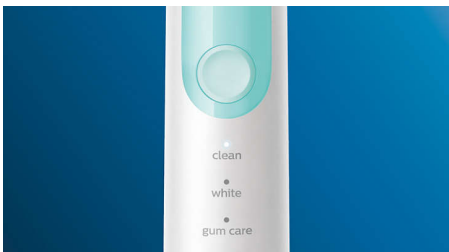

PHILIPS

sonicare

Sonic electric
toothbrush

ProtectiveClean
5100

Built-in pressure sensor

3 modes

1 x BrushSync feature

Travel case

Innovative technology

- Lets you know if you're pressing too hard
- Always know when to replace your brush heads
- Philips Sonicare's advanced sonic technology
- Connects smart brush handle and smart brush heads

Optimize your brushing

- Choose from three modes

Highlights

Improves gum health

Densely-packed, high-quality bristles give you an extra gentle brushing to remove plaque along the gumline to improve gum health up to 100% more than a manual toothbrush. And, the specially curved power tip makes reaching the teeth at the back of your mouth a breeze.

Three modes

This toothbrush allows you to customize your brushing to your own needs, with a choice of three modes. Clean mode is standard for superior cleaning. White is the ideal mode for removing surface stains. And Gum Care mode adds an extra minute of reduced-power brushing, so you can gently massage your gums.