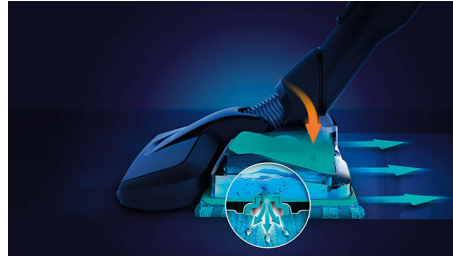

AquaBoost

AquaBoost mode to clean tougher dirt faster.