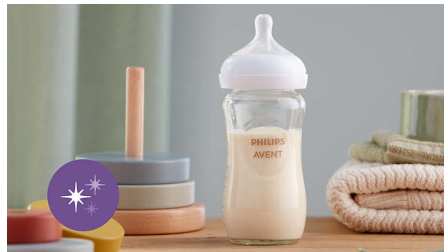

Heat resistant glass

Made of premium quality borosilicate glass, the Philips Avent glass bottle is heat and thermal shock resistant. It can therefore be safely stored in the fridge, warmed, and is also suitable for sterilization.

Find the right nipple flow

Every baby feeds differently, and develops at their own pace. We've designed a range of flow rates so you can find the perfect one for your baby and personalize your bottle. All of the Natural Response Nipples are made of soft silicone.