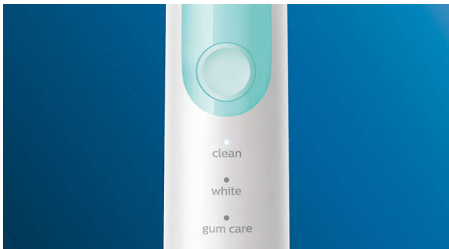

PHILIPS

sonicare

Sonic electric
toothbrush

ProtectiveClean
5100

Built-in pressure sensor

3 modes

1 x BrushSync feature

Travel case

Innovative technology

- Lets you know if you're pressing too hard
- Always know when to replace your brush heads
- Philips Sonicare's advanced sonic technology
- Connects smart brush handle and smart brush heads

Optimize your brushing

- Choose from three modes

Highlights

Improves gum health

Densely-packed, high-quality bristles give you an extra gentle brushing to remove plaque along the gumline to improve gum health up to 100% more than a manual toothbrush. And, the specially curved power tip makes reaching the teeth at the back of your mouth a breeze.

Three modes

This toothbrush allows you to customize your brushing to your own needs, with a choice of three modes. Clean mode is standard for superior cleaning. White is the ideal mode for removing surface stains. And Gum Care mode adds an extra minute of reduced-power brushing, so you can gently massage your gums.