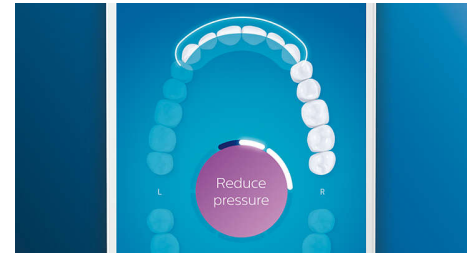

Focus areas and goal-setting

Any trouble areas your dentist has pointed out? We'll highlight them on your in-app 3D mouth map, and remind you to pay extra attention to these areas.

Never miss a spot

The Philips Sonicare app lets you know when you've achieved a thorough clean, and coaches you to be a better, more mindful brusher.

Too much pressure?

You might not notice when you brush too hard, but your DiamondClean Smart will. If you use too much pressure, the light ring on the end of your handle will flash. This is a gentle reminder to ease off the pressure, and let your brush head do the work. 7 out of 10 people found this feature helped them become a better brusher.