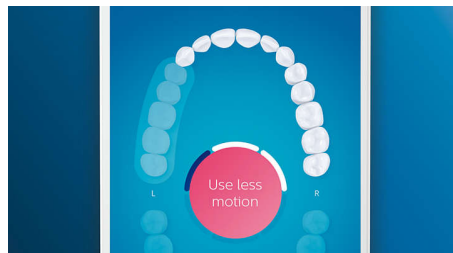

Care for your gums

Click on the G3 Premium Gum Care brush head to improve your gum health. Its smaller size and targeted gum line bristles deliver gentle yet effective cleaning along the gum line, where gum disease starts. It's clinically proven to deliver up to 100% less gum inflammation**** and up to 7x healthier gums in just two weeks.****

TongueCare+ tongue brush

Click on the TongueCare+ tongue brush to gently remove odor causing bacteria from the pores of your tongue. Its 240 specially designed MicroBristles get between all your tongue's ridges and grooves to remove bacteria and debris that lead to bad breath. Team with our antibacterial BreathRx tongue spray for superior cleaning and super fresh breath.

Focus areas and goal-setting

Any trouble areas your dentist has pointed out? We'll highlight them on your in-app 3D mouth map, and remind you to pay extra attention to these areas.

Never miss a spot

The Philips Sonicare app lets you know when you've achieved a thorough clean, and coaches you to be a better, more mindful brusher.

Too much pressure?

You might not notice when you brush too hard, but your DiamondClean Smart will. If you use too much pressure, the light ring on the end of your handle will flash. This is a gentle reminder to ease off the pressure, and let your brush head do the work. 7 out of 10 people found this feature helped them become a better brusher.