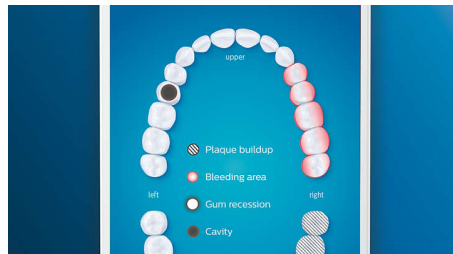

Highlights

Premium All-in-One brush head

Clean without compromise with the A3 Premium All-in-One brush head. Our all-time best has angled bristles to help remove up to 20x more plaque even in hard-to-reach areas*. Triangular tips work to remove up to 100% more stains in less than two days***. And longer bristles clean deep for gums that are up to 15x healthier in just two weeks**. All that without ever switching brush heads. Did you know: brush heads become less effective after 3 months of use? Our BrushSync™ feature can remind you when it's almost time for a replacement.

Care for your gums

Click on the G3 Premium Gum Care brush head to improve your gum health. Its smaller size and targeted gum line bristles deliver gentle yet effective cleaning along the gum line, where gum disease starts. It's clinically proven to deliver up to 100% less gum inflammation**** and up to 7x healthier gums in just two weeks.****

TongueCare+ tongue brush

Click on the TongueCare+ tongue brush to gently remove odor causing bacteria from the pores of your tongue. Its 240 specially designed MicroBristles get between all your tongue's ridges and grooves to remove bacteria and debris that lead to bad breath. Team with our antibacterial BreathRx tongue spray for superior cleaning and super fresh breath.

Focus areas and goal-setting

Any trouble areas your dentist has pointed out? We'll highlight them on your in-app 3D mouth map, and remind you to pay extra attention to these areas.

Never miss a spot

The Philips Sonicare app lets you know when you've achieved a thorough clean, and coaches you to be a better, more mindful brusher.