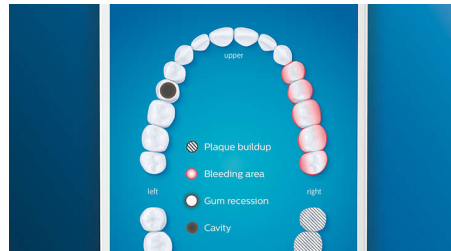

## Care for your gums

Click on the G3 Premium Gum Care brush head to improve your gum health. Its smaller size and targeted gum line bristles deliver gentle yet effective cleaning along the gum line, where gum disease starts. It's clinically proven to deliver up to 100% less gum inflammation\* and up to 7x healthier gums in just two weeks.\*

## Whiter teeth, fast

Click on the W3 Premium White brush head to remove surface stains and reveal your whitest smile. With its densely packed central stain removal bristles, it's clinically proven to remove up to 100% more stains in just three days.\*\*

## TongueCare+ tongue brush

Click on the TongueCare+ tongue brush to gently remove odor causing bacteria from the pores of your tongue. Its 240 specially designed MicroBristles get between all your tongue's ridges and grooves to remove bacteria and debris that lead to bad breath. Team with our antibacterial BreathRx tongue spray for superior cleaning and super fresh breath.

## Focus areas and goal-setting

Any trouble areas your dentist has pointed out? We'll highlight them on your in-app 3D mouth map, and remind you to pay extra attention to these areas.