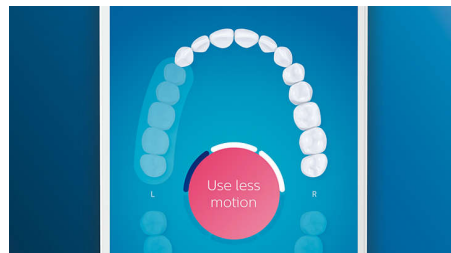

Never miss a spot

The Philips Sonicare app lets you know when you've achieved a thorough clean, and coaches you to be a better, more mindful brusher.