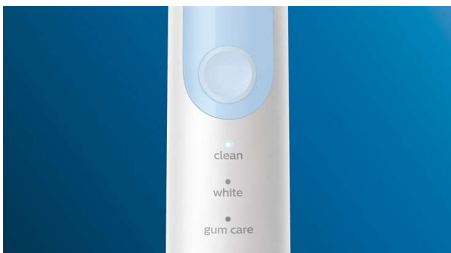

## Sonicare 5100 for gum health

Brushing your teeth is a breeze, with high-quality bristles that remove plaque and improve gum health. In fact, it's up to 100% better than a manual toothbrush.

## Safe brushing experience

The best electric toothbrush for braces. The Sonicare ProtectiveClean 5100 can also be used on fillings, crowns, veneers and other sensitive orthodontics.

## Customize your brushing

Three modes. Three intensities. Customize your brushing to your cleaning preferences with the Sonicare ProtectiveClean 5100. Clean mode is standard for superior cleaning. White is the ideal mode for removing surface stains. And Gum Care mode adds an extra minute of reduced-power brushing, so you can gently massage your gums.