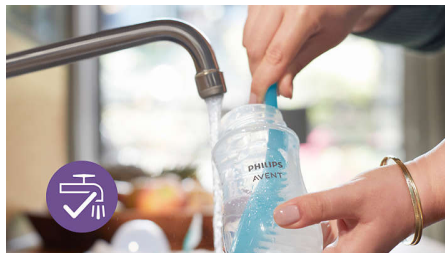

Natural latch on

The wide, soft and flexible nipple is designed to mimic the shape and feel of a breast, helping baby to latch on and feed comfortably.

Anti-colic valve

Anti-colic valve is designed to keep air away from baby's tummy during feeding, to help reduce colic and discomfort.

No-drip nipple

The nipple opening is designed to release milk only when the baby is feeding. So you can confidently avoid milk loss whether at home or on the go.

Find the right nipple flow

Every baby feeds differently, and develops at their own pace. We've designed a range of flow rates so you can find the perfect one for your baby and personalize your bottle. All of the Natural Response Nipples are made of soft silicone.

Simple to use and clean

Wide bottle neck makes filling and cleaning easy. Only a few parts for quick and simple assembly.

Easy to hold

The ergonomic bottle is easy to grip at any angle to give maximum comfort during feeding. Easy for your hands and tiny hands to hold.