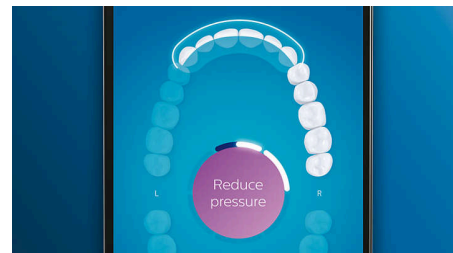

Too much pressure?

You might not notice when you brush too hard, but your DiamondClean Smart will. If you use too much pressure, the light ring on the end of your handle will flash. This is a gentle reminder to ease off the pressure, and let your brush head do the work. 7 out of 10 people found this feature helped them become a better brusher.