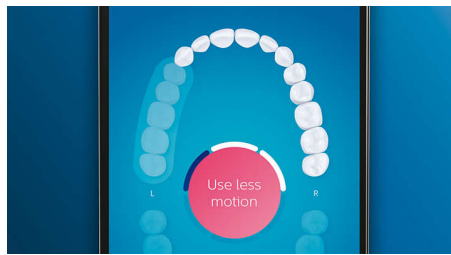

TongueCare+ tongue brush

Click on the TongueCare+ tongue brush to gently remove odor causing bacteria from the pores of your tongue. Its 240 specially designed MicroBristles get between all your tongue's ridges and grooves to remove bacteria and debris that lead to bad breath. Team with our antibacterial BreathRx tongue spray for superior cleaning and super fresh breath.

Focus areas and goal-setting

Any trouble areas your dentist has pointed out? We'll highlight them on your in-app 3D mouth map, and remind you to pay extra attention to these areas.

Never miss a spot

The Philips Sonicare app lets you know when you've achieved a thorough clean, and coaches you to be a better, more mindful brusher.

Easy does it

With an electric toothbrush, you let the brush do the work. We've built a scrubbing sensor into your handle as a gentle reminder to reduce scrubbing. This way, you can improve your technique and get a gentler, more effective clean.