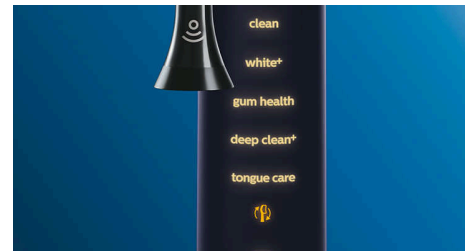

### Never miss a spot

The Philips Sonicare app lets you know when you've achieved a thorough clean, and coaches you to be a better, more mindful brusher.

### Easy does it

With an electric toothbrush, you let the brush do the work. We've built a scrubbing sensor into your handle as a gentle reminder to reduce scrubbing. This way, you can improve your technique and get a gentler, more effective clean.

### BrushSync mode pairing

Wondering which mode and intensity you should use? Wonder no longer. A microchip in your brush head tells your DiamondClean Smart which one you're using. So if you click on a gum-care brush head, for example, your toothbrush knows to select the optimal mode and intensity to provide a gentle yet effective care for your gums. All you need to do is to press the power button.