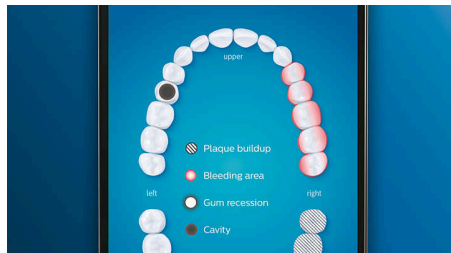

### Care for your gums

Click on the G3 Premium Gum Care brush head to improve your gum health. Its smaller size and targeted gum line bristles deliver gentle yet effective cleaning along the gum line, where gum disease starts. It's clinically proven to deliver up to 100% less gum inflammation\* and up to 7x healthier gums in just two weeks.\*

### Whiter teeth, fast

Click on the W3 Premium White brush head to remove surface stains and reveal your whitest smile. With its densely packed central stain removal bristles, it's clinically proven to remove up to 100% more stains in just three days.\*\*

### TongueCare+ tongue brush

Click on the TongueCare+ tongue brush to gently remove odor causing bacteria from the pores of your tongue. Its 240 specially designed MicroBristles get between all your tongue's ridges and grooves to remove bacteria and debris that lead to bad breath. Team with our antibacterial BreathRx tongue spray for superior cleaning and super fresh breath.

### Focus areas and goal-setting

Any trouble areas your dentist has pointed out? We'll highlight them on your in-app 3D mouth map, and remind you to pay extra attention to these areas.