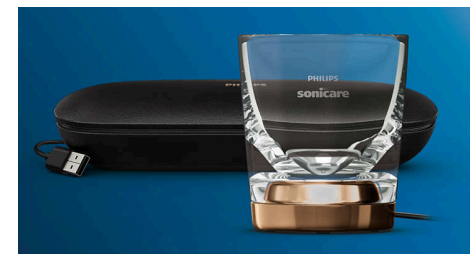

Design with storage in mind

You'll enjoy two weeks of regular use from a single full charge. However, if you run low while traveling, your deluxe USB travel case doubles as a charger. Place your toothbrush in the case and either connect it to your laptop or a wall socket. As for charging at home - simply place your brush in your sleek charger glass - it fits stylishly into your bathroom and also doubles as a rinsing glass. Keep your brush heads clean and ordered in your matching brush head holder.