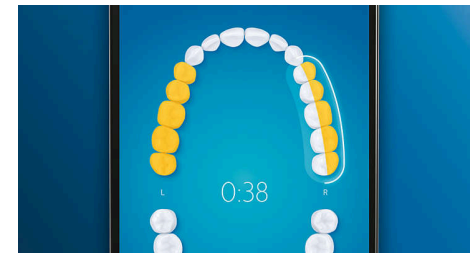

TouchUp feature

If you happen to miss a spot while brushing your teeth, your app's TouchUp feature will show you. You can then go back for a second pass, and be confident you are getting a complete clean, every time.