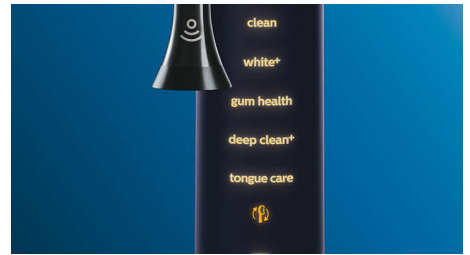

BrushSync mode pairing

Wondering which mode and intensity you should use? Wonder no longer. A microchip in your brush head tells your DiamondClean Smart which one you're using. So if you click on a gum-care brush head, for example, your toothbrush knows to select the optimal mode and intensity to provide a gentle yet effective care for your gums. All you need to do is to press the power button.