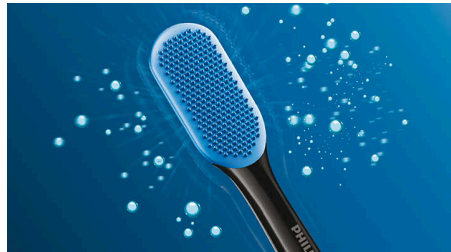

TongueCare+ tongue brush

Click on the TongueCare+ tongue brush to gently remove odor causing bacteria from the pores of your tongue. Its 240 specially designed MicroBristles get between all your tongue's ridges and grooves to remove bacteria and debris that lead to bad breath. Team with our antibacterial BreathRx tongue spray for superior cleaning and super fresh breath.