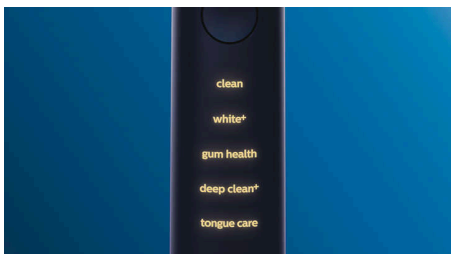

### BrushSync mode pairing

Wondering which mode and intensity you should use? Wonder no longer. A microchip in your brush head tells your DiamondClean Smart which one you're using. So if you click on a gum-care brush head, for example, your toothbrush knows to select the optimal mode and intensity to provide a gentle yet effective care for your gums. All you need to do is to press the power button.

# DiamondClean Smart

Sonic electric toothbrush with app

HX9954/56

### 5 modes, 3 intensity settings

DiamondClean Smart comes with five modes which cover a range of brushing needs: Clean mode is for exceptional daily cleaning, White+ is for removing stains, Deep Clean+ gives you an invigorating deep clean, Gum Health provides a gentle yet effective clean for gums, and Tongue