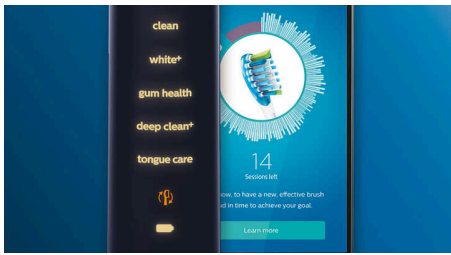

DiamondClean Smart

Sonic electric toothbrush with app

HX9954/56

Highlights

Smart replacement reminders

Brush heads wear-out over time and become less effective at removing plaque. With smart brush head recognition you'll never lose track of when to replace your brush head. Your toothbrush tracks how long and hard you've brushed with each brush head, and will alert you when it's time to replace. You can also monitor the lifetime of your brush heads in the Philips Sonicare app, and even order replacements so you're never caught short.