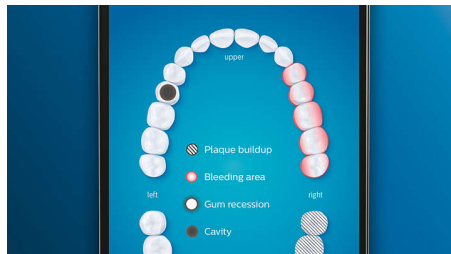

Care for your gums

Click on the G3 Premium Gum Care brush head to improve your gum health. Its smaller size and targeted gum line bristles deliver gentle yet effective cleaning along the gum line, where gum disease starts. It's clinically proven to deliver up to 100% less gum inflammation* and up to 7x healthier gums in just two weeks.*

Whiter teeth, fast

Click on the W3 Premium White brush head to remove surface stains and reveal your whitest smile. With its densely packed central stain removal bristles, it's clinically proven to remove up to 100% more stains in just three days.**

TongueCare+ tongue brush

Click on the TongueCare+ tongue brush to gently remove odor causing bacteria from the pores of your tongue. Its 240 specially designed MicroBristles get between all your tongue's ridges and grooves to remove bacteria and debris that lead to bad breath. Team with our antibacterial BreathRx tongue spray for superior cleaning and super fresh breath.

Focus areas and goal-setting

Any trouble areas your dentist has pointed out? We'll highlight them on your in-app 3D mouth map, and remind you to pay extra attention to these areas.

Never miss a spot

The Philips Sonicare app lets you know when you've achieved a thorough clean, and coaches you to be a better, more mindful brusher.