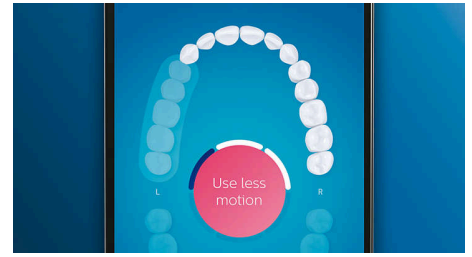

Never miss a spot

The Philips Sonicare app lets you know when you've achieved a thorough clean, and coaches you to be a better, more mindful brusher.