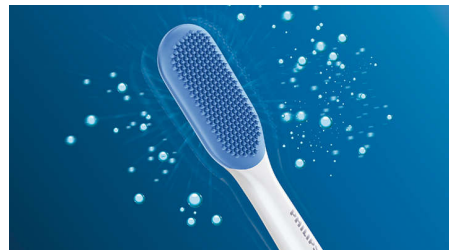

## Easy to click-on

TongueCare+ tongue brush quickly transforms your Philips Sonicare toothbrush into a sonic-powered tongue cleaner. Each tongue brush clicks onto your Philips Sonicare toothbrush handle, just like a regular brush head. Simple to use, replace and clean, these innovative tongue brushes are compatible with all Philips Sonicare click-on toothbrush handles, so it couldn't be easier to add tongue cleaning to your daily oral care routine. It fits all Philips Sonicare toothbrush handles except: PowerUp Battery and Elite+.

## Get your tongue truly clean

To get your tongue truly clean, you need to be able to reach everywhere. Thanks to its ergonomic shape, the TongueCare+ tongue

brush lets you do this in comfort. The small and flexible head makes it easy to clean away bad-breath bacteria in every nook and cranny.

## Smart mode-pairing

Our smart TongueCare+ tongue brush has a microchip inside that communicates with the toothbrush handle (only available with DiamondClean Smart models). So when you click it on, the handle automatically recognizes it and selects the appropriate mode and intensity level to optimize your tongue-cleaning performance. All you have to do is to press the power button.

## MicroBristles

With 240 rubber MicroBristles, the TongueCare+ tongue brush is specifically designed to clean the soft and porous surface

of your tongue. The flexible MicroBristles contour to and gently clean around the ridges and grooves, to remove bacteria build-up and drive our bacteria-killing Philips Sonicare BreathRx tongue spray deeper. The compact shape allows you to comfortably clean the entire tongue.