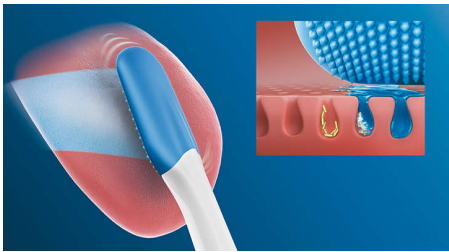

Get your tongue truly clean

To get your tongue truly clean, you need to be able to reach everywhere. Thanks to its ergonomic shape, the TongueCare+ tongue

brush lets you do this in comfort. The small and flexible head makes it easy to clean away bad-breath bacteria in every nook and cranny.