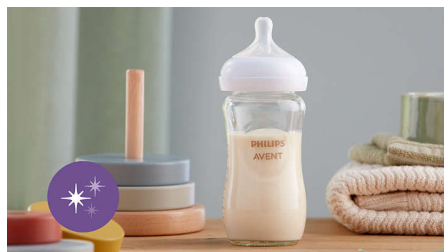

Heat resistant glass

Made of premium quality borosilicate glass, the Philips Avent glass bottle is heat and thermal shock resistant. It can therefore be safely stored in the fridge, warmed, and is also suitable for sterilization.

Find the right nipple flow

Every baby feeds differently, and develops at their own pace. We've designed a range of flow rates so you can find the perfect one for your baby and personalize your bottle. All of the Natural Response Nipples are made of soft silicone.