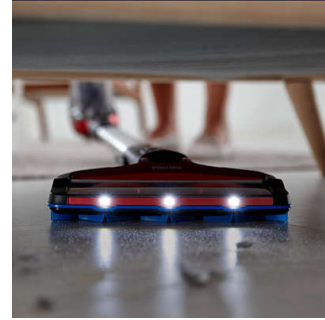

## The fastest cordless cleaning experience\*

with 360° suction nozzle

The revolutionary SpeedPro Max with 360° suction nozzle picks up more dirt with every stroke, forward and back - even along walls and furniture. Clean more in less time on both hard floors and carpets.

## 360° suction nozzle

360° suction nozzle captures dust and dirt faster with every stroke, even backwards and against edges, to make every move count.

## LED nozzle

Dust, fluff, hair and crumbs are easy to spot and eliminated with LED lights in the SpeedPro Max nozzle. LED nozzle reveals even the hidden dirt.