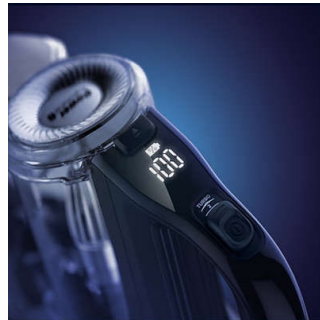

Smart power control

Smart digital display indicates speed and battery usage, and lets you know when it's time to clean the filter.