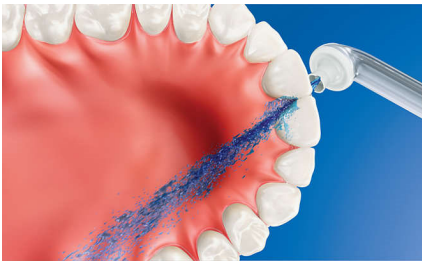

Improves oral health

- Clinically proven as effective as floss for gum health**
- Up to 99.9% plaque removal***
- Helps prevent cavities between teeth

Superior technology

- Air and micro-droplet technology
- High performance nozzle
- Triple burst customizable settings

The easiest way to effectively clean between teeth

- An easy way to start a healthy habit
- Total daily confidence of a fresh and clean mouth
- Takes just 60 seconds: Point, Press, Clean!

PHILIPS

sonicare

Highlights

Up to 99.9% plaque removal

AirFloss Pro/Ultra removes up to 99.9% of plaque from treated areas.**

Micro-droplet technology

Our clinically-proven results are possible from our unique technology that combines air and mouthwash or water to powerfully yet gently clean between teeth and along the gumline.

Easily start a healthy habit

Interproximal cleaning is very important to overall oral health. AirFloss is an easy way to clean deeper between teeth, helping to form a healthy habit.

Better gum health

Philips Sonicare AirFloss Pro/Ultra is clinically proven to improve gum health as much as floss.** Helps improve gum health in as little as two weeks.