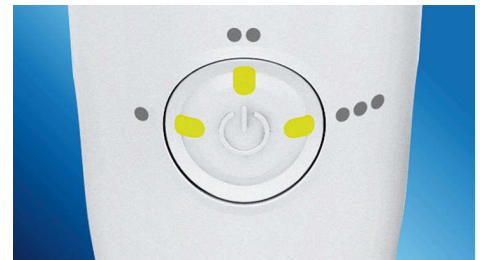

Triple burst customization

AirFloss Pro/Ultra's powerful spray can be customized to your patient's liking with single, double, or triple bursts for each press of the activation button.