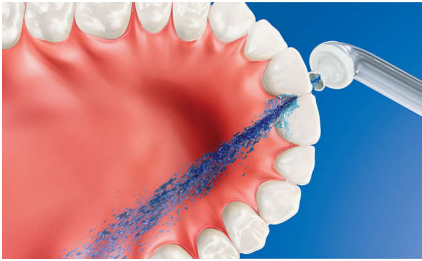

Improves patients' oral health

- Clinically proven as effective as floss for gum health**
- Helps prevent cavities between teeth
- Up to 99.9% plaque removal***

Superior technology

- Air and micro-droplet technology
- High performance nozzle
- Triple burst customizable settings

The easiest way to effectively clean between teeth

- An easy way to improve cleaning between teeth
- Takes just 60 seconds: Point, Press, Clean!
- Fresh and clean with mouthwash

PHILIPS

sonicare

Highlights

Up to 99.9% plaque removal

AirFloss Pro/Ultra removes up to 99.9% of plaque from treated areas.**

Micro-droplet technology

Our clinically-proven results are possible from our unique technology that combines air and mouthwash or water to powerfully yet gently clean between teeth and along the gumline.

An easy way to start

Interproximal cleaning is very important to overall oral health. AirFloss is an easy way to clean deeper between teeth, helping to form a healthy habit. After three months of using AirFloss, 96% of inconsistent flossers continued to use AirFloss four or more days per week.