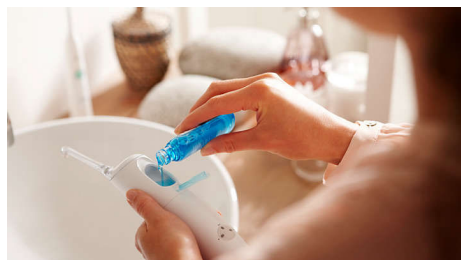

Better gum health

Philips Sonicare AirFloss Pro/Ultra is clinically proven to improve gum health as much as floss.** Helps improve gum health in as little as two weeks.

Cleans in just 60 seconds

With the AirFloss Pro/Ultra, patients can clean their entire mouth in less than 60 seconds a day. Patients simply select their desired burst frequency (single, double or triple) and hold down the activation button for continuous automatic bursts or press and release for manual burst mode.

Fresh and clean with mouthwash

Patients can use with mouthwash for the ultimate fresh experience and anti-microbial benefits.

Helps prevent cavities between

By gently bursting away plaque that brushing missed, Philips Sonicare AirFloss Pro/Ultra helps prevent cavities from forming in the spaces between patients' teeth.