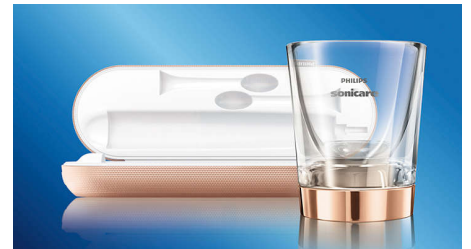

## Reach those tricky spots

The unique shape of your DiamondClean toothbrush handle combined with our brush heads means that even tricky spots like back teeth get a thorough clean.

## Design with storage in mind

Your deluxe USB travel case doubles as a charger so you stay topped up on the go. Place your toothbrush in the case and connect to your laptop or plug into a wall socket. Also includes a brush head holder for extra hygiene when traveling. As for charging at home, our sleek charger glass fits stylishly into your bathroom and doubles as a glass for rinsing after brushing. Simply place your brush into the glass. Enjoy two weeks of regular use from a single full charge.