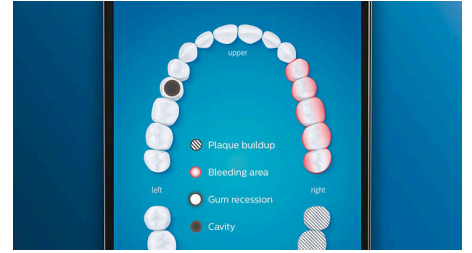

### TouchUp feature

If you happen to miss a spot while brushing your teeth, your app's TouchUp feature will show you. You can then go back for a second pass, and be confident you are getting a complete clean, every time.

### Smart replacement reminders

Brush heads wear out over time and become less effective at removing plaque. With smart brush head recognition you'll never lose track of when to replace your brush head. Your toothbrush tracks how long and hard you've brushed with each brush head, and will alert you when it's time to replace. You can also monitor the lifetime of your brush heads in the Philips Sonicare app, and even order replacements so you're never caught short.

### Focus areas and goal-setting

Any trouble areas your dentist has pointed out? We'll highlight them on your in-app 3D mouth map and remind you to pay extra attention to these areas.