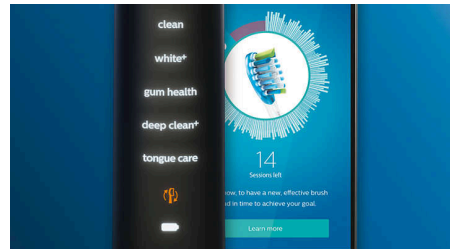

Smart replacement reminders

Brush heads wear out over time and become less effective at removing plaque. With smart brush head recognition you'll never lose track of when to replace your brush head. Your toothbrush tracks how long and hard you've brushed with each brush head, and will alert you when it's time to replace. You can also monitor the lifetime of your brush heads in the Philips Sonicare app, and even order replacements so you're never caught short.