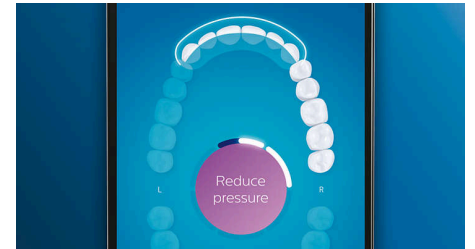

### TouchUp feature

If you happen to miss a spot while brushing your teeth, your app's TouchUp feature will show you. You can then go back for a second pass, and be confident you are getting a complete clean, every time.

### Smart replacement reminders

Brush heads wear out over time and become less effective at removing plaque. With smart brush head recognition you'll never lose track of when to replace your brush head. Your toothbrush tracks how long and hard you've brushed with each brush head, and will alert you when it's time to replace. You can also monitor the lifetime of your brush heads in the Philips Sonicare app, and even order replacements so you're never caught short.

### Focus areas and goal-setting

Any trouble areas your dentist has pointed out? We'll highlight them on your in-app 3D mouth map and remind you to pay extra attention to these areas.

### Too much pressure?

You might not notice when you brush too hard, but your DiamondClean Smart will. If you use too much pressure, the light ring on the end of your handle will flash. This is a gentle reminder to ease off the pressure and let your brush head do the work. 7 out of 10 people found that this feature helped them to become a better brusher.