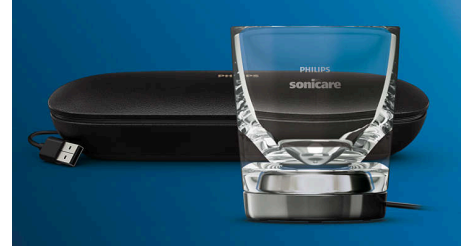

### Designed with storage in mind

You'll enjoy two weeks of regular use from a single full charge. However, if you run low while travelling, your deluxe USB travel case doubles as a charger. Place your toothbrush in the case and either connect it to your laptop or a wall socket. As for charging at home, simply place your brush in your sleek charger glass—it fits stylishly into your bathroom and also doubles as a rinsing glass.