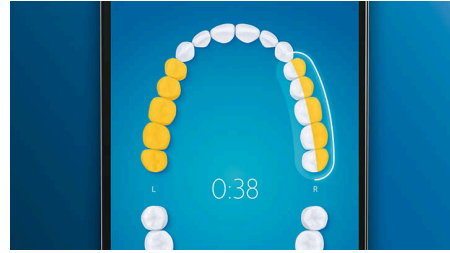

### 4 modes, 3 intensity settings

With DiamondClean Smart you get the full works. Our 3 intensity settings let you boost your clean and our 4 modes cover all your brushing needs; Clean mode for exceptional daily cleaning, White+ to remove stains, Deep Clean+ for an invigorating deep clean, and Gum Health to gently clean along your gum line.

### TouchUp feature

If you happen to miss a spot while brushing your teeth, your app's TouchUp feature will show you. You can then go back for a second pass, and be confident you are getting a complete clean, every time.