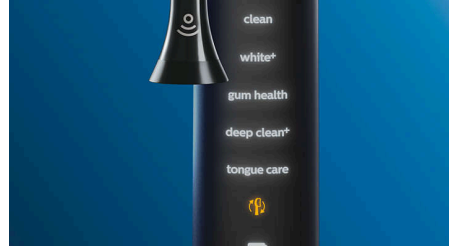

BrushSync mode pairing

Wondering which mode and intensity you should use? Wonder no longer. A microchip in your brush head tells your DiamondClean Smart which one you're using. So if you click on a gum-care brush head, for example, your toothbrush knows to select the optimal mode and intensity to provide gentle yet effective care for your gums. All you need to do is to press the power button.