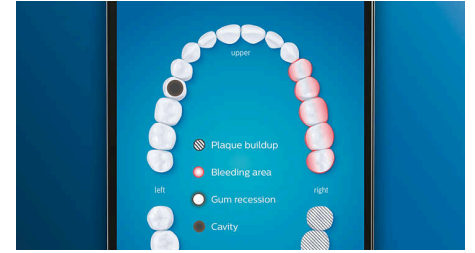

### TouchUp feature

If you happen to miss a spot while brushing your teeth, your app's TouchUp feature will show you. You can then go back for a second pass, and be confident you are getting a complete clean, every time.

### Smart replacement reminders

Brush heads wear out over time and become less effective at removing plaque. With smart brush head recognition you'll never lose track of when to replace your brush head. Your toothbrush tracks how long and hard you've brushed with each brush head, and will alert you when it's time to replace. You can also monitor the lifetime of your brush heads in the Philips Sonicare app, and even order replacements so you're never caught short.

### Focus areas and goal-setting

Any trouble areas your dentist has pointed out? We'll highlight them on your in-app 3D mouth map and remind you to pay extra attention to these areas.