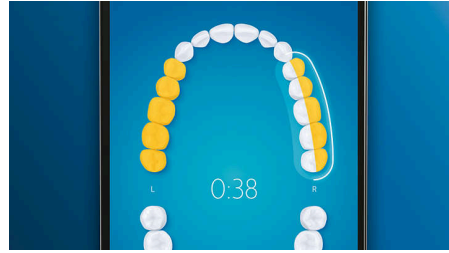

### 4 modes, 3 intensity settings

With DiamondClean Smart you get the full works. Our 3 intensity settings let you boost your clean and our 4 modes cover all your brushing needs; Clean mode for exceptional daily cleaning, White+ to remove stains, Deep Clean+ for an invigorating deep clean, and Gum Health to gently clean along your gum line.

### TouchUp feature

If you happen to miss a spot while brushing your teeth, your app's TouchUp feature will show you. You can then go back for a second pass, and be confident you are getting a complete clean, every time.