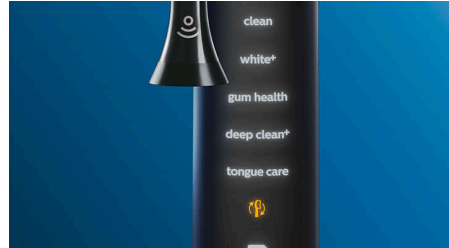

BrushSync mode pairing

Wondering which mode and intensity you should use? Wonder no longer. A microchip in your brush head tells your DiamondClean Smart which one you're using. So if you click on a gum-care brush head, for example, your toothbrush knows to select the optimal mode and intensity to provide gentle yet effective care for your gums. All you need to do is to press the power button.