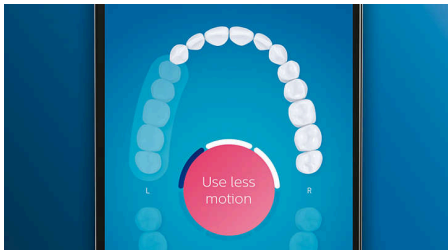

Never miss a spot

The Philips Sonicare app lets you know when you've achieved a thorough clean and coaches you to be a better, more mindful brusher.