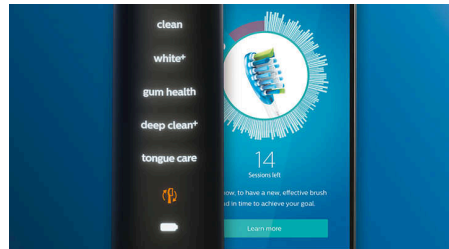

Smart replacement reminders

Brush heads wear out over time and become less effective at removing plaque. With smart brush head recognition you'll never lose track of when to replace your brush head. Your toothbrush tracks how long and hard you've brushed with each brush head, and will alert you when it's time to replace. You can also monitor the lifetime of your brush heads in the Philips Sonicare app, and even order replacements so you're never caught short.