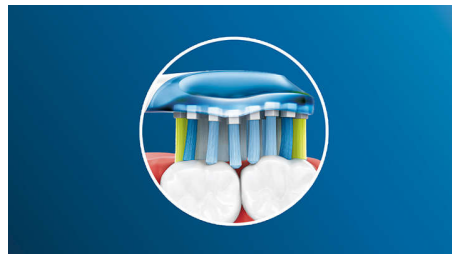

## Look after those gums

With optimal cleaning from your DiamondClean, gums will become healthier in 2 weeks\*. Removing up to 7x more plaque along the gum line than a manual toothbrush\*, you'll get your healthiest smile.

## Up to 2x healthier teeth

Click on our AdaptiveClean brush head for a deep, gentle clean that leaves gums up to 2x healthier than a manual toothbrush. Soft rubber sides flex along every contour of your teeth and gums to absorb any excess pressure. Bristles can then reach deep between teeth giving you a comfortable, effective deep clean.