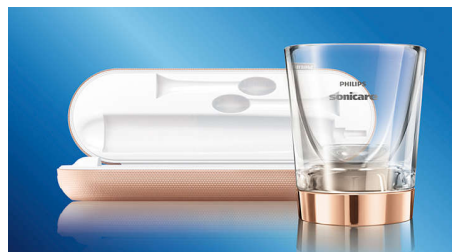

## 5 modes to clean your way

With DiamondClean, you get a truly refreshing clean every day. Our 5 modes cover all your brushing needs; Clean mode – for exceptional daily cleaning, Gum Care – to gently massage gums, Deep Clean – for an invigorating deep clean, Sensitive – for gentle yet effective cleaning of sensitive gums, and White – the ideal mode to remove surface stains.

## Up to 2x healthier teeth

Click on our AdaptiveClean brush head for a deep, gentle clean that leaves gums up to 2x healthier than a manual toothbrush. Soft rubber sides flex along every contour of your teeth and gums to absorb any excess pressure. Bristles can then reach deep between teeth giving you a comfortable, effective deep clean.

## Design with storage in mind

Your deluxe USB travel case doubles as a charger so you stay topped up on the go. Place your toothbrush in the case and

connect to your laptop or plug into a wall socket. Also includes a brush head holder for extra hygiene when traveling. As for charging at home, our sleek charger glass fits stylishly into your bathroom and doubles as a glass for rinsing after brushing. Simply place your brush into the glass. Enjoy two weeks of regular use from a single full charge.