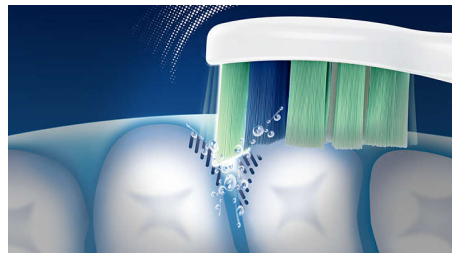

Up to 7x better plaque removal

Removes up to 7x more plaque than a manual toothbrush for a superior clean

Sonic technology

Our sonic technology creates a unique dynamic cleaning action that drives fluid deep between teeth and along the gumline for a thorough-yet-gentle clean

Safe and gentle

The gentle motion of this Philips Sonicare power toothbrush is safe for dental work, including orthodontics, implants and veneers, so you can brush without worry.

Better access to back teeth

This plaque-removing toothbrush has a slim, angled brush head which provides better access to back teeth and hard-to-reach places.

Better in hard-to-reach areas

The slim, angled neck and easy-grip handle of this toothbrush helps with better cleaning in hard-to-reach areas than a manual toothbrush

EasyStart

The EasyStart feature adjusts the power level of the toothbrush over the first 14 uses to help you get used to the Sonicare experience, streamlining the transition from a manual toothbrush

SmarTimer