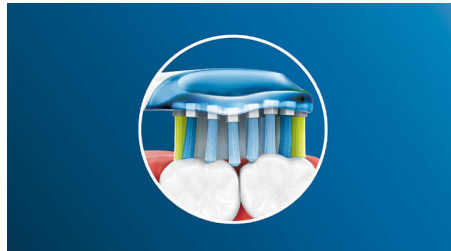

Highlights

Say goodbye to plaque

And thanks to its flexible design, it removes up to 10x more plaque from hard-to-reach areas* for a truly deep clean along the gum line and between teeth.

Naturally whiter teeth

Look after those gums

With optimal cleaning from your DiamondClean, gums will become healthier in 2 weeks*. Removing up to 7x more plaque along the gum line than a manual toothbrush*, you'll get your healthiest smile.

Adaptive cleaning technology

You get a personalized clean every time you brush with our adaptive cleaning technology. Soft rubber sides flex to let C3 Premium Plaque Control adapt to the shape of your teeth and gums, absorbing any excess brushing pressure and enhancing our sonic cleaning power. Bristles can then adjust to the shape of your teeth and gums so you get up to 4x more surface contact than a regular brush head** for deeper cleaning in hard-to-reach areas.