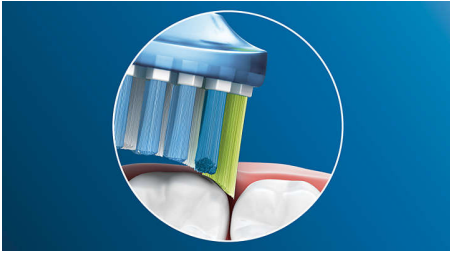

Highlights

Say goodbye to plaque

And thanks to its flexible design, it removes up to 10x more plaque from hard-to-reach areas* for a truly deep clean along the gum line and between teeth.

Naturally whiter teeth