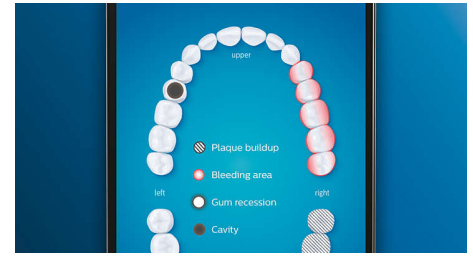

Whiter teeth, fast

Click on the W3 Premium White brush head to remove surface stains and reveal your whitest smile. With its densely packed central stain removal bristles, it's clinically proven to remove up to 100% more stains in just three days.**

Never miss a spot

The Philips Sonicare app lets you know when you've achieved a thorough clean, and coaches you to be a better, more mindful brusher.

TouchUp feature

If you happen to miss a spot while brushing your teeth, your app's TouchUp feature will show you. You can then go back for a second pass, and be confident you are getting a complete clean, every time.

Focus areas and goal-setting

Any trouble areas your dentist has pointed out? We'll highlight them on your in-app 3D mouth map, and remind you to pay extra attention to these areas.

Too much pressure?

You might not notice when you brush too hard, but your DiamondClean Smart will. If you use too much pressure, the light ring on the end of your handle will flash. This is a gentle reminder to ease off the pressure, and let your brush head do the work. 7 out of 10 people found this feature helped them become a better brusher.