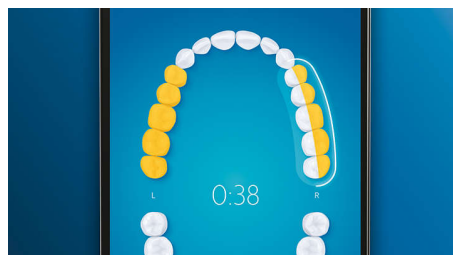

Whiter teeth, fast

Click on the W3 Premium White brush head to remove surface stains and reveal your whitest smile. With its densely packed central stain removal bristles, it's clinically proven to remove up to 100% more stains in just three days.**

Never miss a spot

The Philips Sonicare app lets you know when you've achieved a thorough clean, and coaches you to be a better, more mindful brusher.

TouchUp feature

If you happen to miss a spot while brushing your teeth, your app's TouchUp feature will show you. You can then go back for a second pass, and be confident you are getting a complete clean, every time.

Focus areas and goal-setting

Any trouble areas your dentist has pointed out? We'll highlight them on your in-app 3D mouth map, and remind you to pay extra attention to these areas.

Too much pressure?

You might not notice when you brush too hard, but your DiamondClean Smart will. If you use too much pressure, the light ring on the end of your handle will flash. This is a gentle reminder to ease off the pressure, and let your brush head do the work. 7 out of 10 people found this feature helped them become a better brusher.