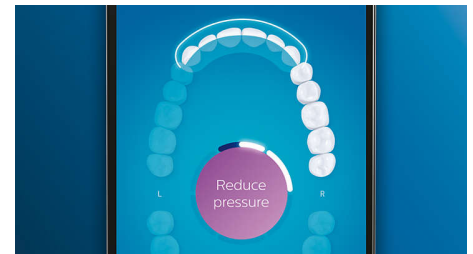

Never miss a spot

The Philips Sonicare app lets you know when you've achieved a thorough clean, and coaches you to be a better, more mindful brusher.

TouchUp feature

If you happen to miss a spot while brushing your teeth, your app's TouchUp feature will show you. You can then go back for a second pass, and be confident you are getting a complete clean, every time.

Focus areas and goal-setting

Any trouble areas your dentist has pointed out? We'll highlight them on your in-app 3D mouth map, and remind you to pay extra attention to these areas.

Too much pressure?

You might not notice when you brush too hard, but your DiamondClean Smart will. If you use too much pressure, the light ring on the end of your handle will flash. This is a gentle reminder to ease off the pressure, and let your brush head do the work. 7 out of 10 people found this feature helped them become a better brusher.