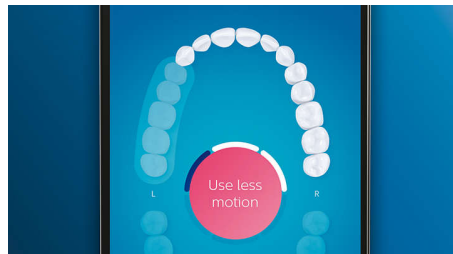

Never miss a spot

The Philips Sonicare app lets you know when you've achieved a thorough clean, and coaches you to be a better, more mindful brusher.