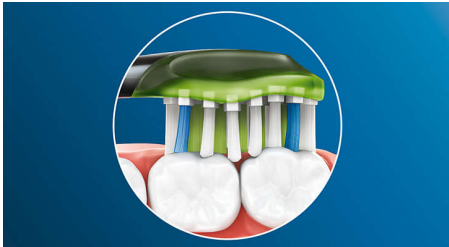

### Philips Sonicare's deep clean

- Up to 10x more plaque removal than a manual toothbrush
- Up to 4x more surface contact\*\* for an effortless deep clean

## Whiter teeth, fast

Dense bristles packed into the center of the Philips Sonicare Premium White brush head work hard to remove plaque, and everyday surface stains from food and drinks. Flexing sides let bristles contour to the unique shape of your teeth and gums for deep cleaning and a brighter smile in just 3 days.

## Adaptive cleaning technology

You get a personalized clean every time you brush with our adaptive cleaning technology. Soft, flexible rubber sides let Premium White adapt to the unique contours of your mouth. Our bristles adjust to your gums and teeth, giving you up to 4x more surface contact\*\* than a regular brush head for deeper cleaning, even in hard to reach spots. The adaptive cleaning technology also allows gentle tracking along the gumline and absorb excessive brushing pressure, and enables an enhanced sweeping motion for a unique in-mouth feel and superior cleaning.