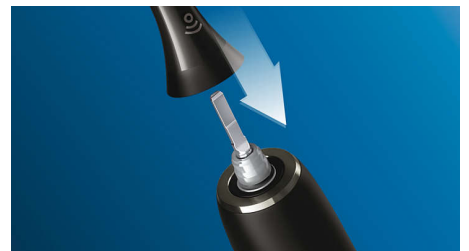

Easy to click-on

Your Premium White brush head fits perfectly with any Philips Sonicare toothbrush handle, except PowerUp Battery and Essence. Simply click on and off for easy replacement and cleaning.