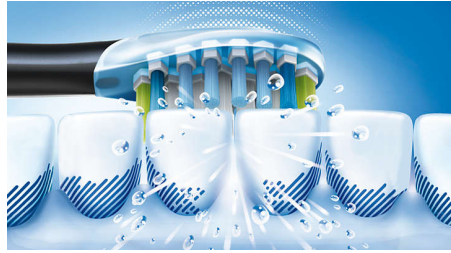

Highlights

Adjusts to your teeth

Our AdaptiveClean brush head is the only electric toothbrush head that can follow the unique shape of your teeth and gums. With soft flexible sides made of rubber, the bristles of the brush head can adjust to the shape of each tooth's surface. You get up to 4x more surface contact* and up to 10x more plaque removal** along the gum line and between teeth. Even hard-to-reach areas get a deep clean that's still gentle on gums.

Gentle on gums

With an AdaptiveClean brush head, even the deepest clean is gentle. As your sonic toothbrush tracks along the gum line, the flexible sides and bristles of the brush head absorb any excessive pressure you might apply. The soft tissue around your gums is protected even if you brush too hard.

Our deepest clean

Our most innovative brush head is also our deepest cleaning brush head yet. Thanks to its flexible form, the AdaptiveClean brush head can remove up to 10x more plaque from hard-to-reach areas. The movement of the brush head is specifically designed to enhance the dynamic cleaning action of your Philips sonic toothbrush. However you brush, you get an exceptional clean that you can see and feel.

Maximized sonic motion

Philips Sonicare's advanced sonic technology pulses water between teeth, and its brush strokes break up plaque and sweep it away for an exceptional daily clean.

Click-on brush head system