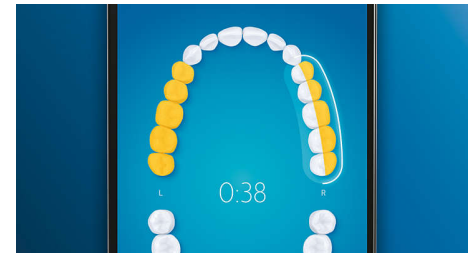

TouchUp feature

If you happen to miss a spot while brushing your teeth, your app's TouchUp feature will show you. You can then go back for a second pass, and be confident you are getting a complete clean, every time.