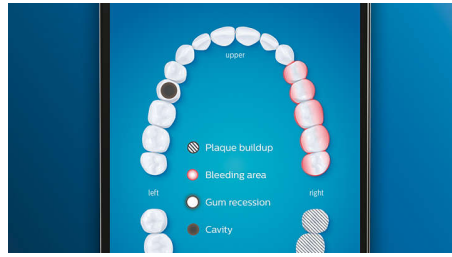

## Premium All-in-One brush head

Clean without compromise with the A3 Premium All-in-One brush head. Our all-time best has angled bristles to help remove up to 20x more plaque even in hard-to-reach areas\*. Triangular tips work to remove up to 100% more stains in less than two days\*\*\*. And longer bristles clean deep for gums that are up to 15x healthier in just two weeks\*\*. All that without ever switching brush heads. Did you know: brush heads become less effective after 3 months of use? Our BrushSync™ feature can remind you when it's almost time for a replacement.

## Care for your gums

Click on the G3 Premium Gum Care brush head to improve your gum health. Its smaller size and targeted gum line bristles deliver gentle yet effective cleaning along the gum line, where gum disease starts. It's clinically proven to deliver up to 100% less gum inflammation\*\*\*\* and up to 7x healthier gums in just two weeks.\*\*\*\*

## Focus areas and goal-setting

Any trouble areas your dentist has pointed out? We'll highlight them on your in-app 3D mouth map, and remind you to pay extra attention to these areas.