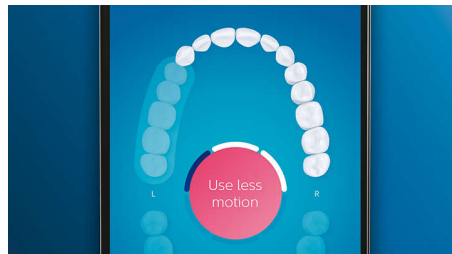

Never miss a spot

The Philips Sonicare app lets you know when you've achieved a thorough clean, and coaches you to be a better, more mindful brusher.