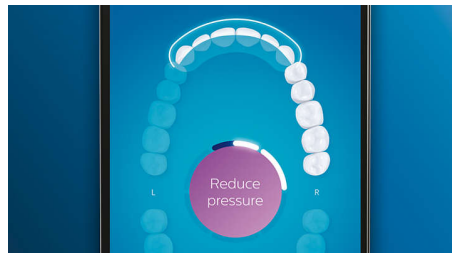

## Focus areas and goal-setting

Any trouble areas your dentist has pointed out? We'll highlight them on your in-app 3D mouth map, and remind you to pay extra attention to these areas.

## Too much pressure?

You might not notice when you brush too hard, but your DiamondClean Smart will. If you use too much pressure, the light ring on

the end of your handle will flash. This is a gentle reminder to ease off the pressure, and let your brush head do the work. 7 out of 10 people found this feature helped them become a better brusher.