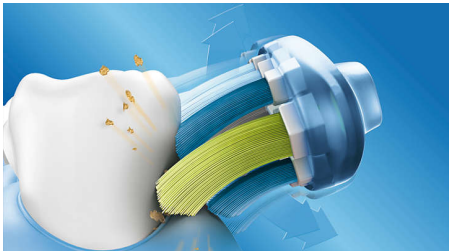

Highlights

Adjusts to your teeth

Our AdaptiveClean brush head is the only electric toothbrush head that can follow the unique shape of your teeth and gums. With soft flexible sides made of rubber, the bristles of the brush head can adjust to the shape of each tooth's surface. You get up to 4x more surface contact* and up to 10x more plaque removal** along the gum line and between teeth. Even hard-to-reach areas get a deep clean that's still gentle on gums.

Gentle on gums

With an AdaptiveClean brush head, even the deepest clean is gentle. As your sonic toothbrush tracks along the gum line, the flexible sides and bristles of the brush head absorb any excessive pressure you might apply. The soft tissue around your gums is protected even if you brush too hard.

Our deepest clean

Our most innovative brush head is also our deepest cleaning brush head yet. Thanks to its flexible form, the AdaptiveClean brush head can remove up to 10x more plaque from hard-to-reach areas. The movement of the brush head is specifically designed to enhance the dynamic cleaning action of your Philips sonic toothbrush. However you brush, you get an exceptional clean that you can see and feel.