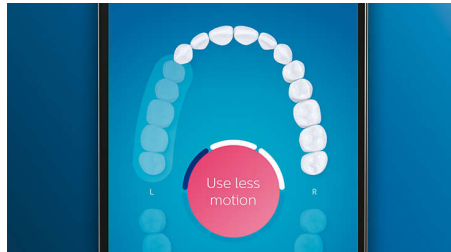

Never miss a spot

The Philips Sonicare app lets you know when you've achieved a thorough clean, and coaches you to be a better, more mindful brusher.