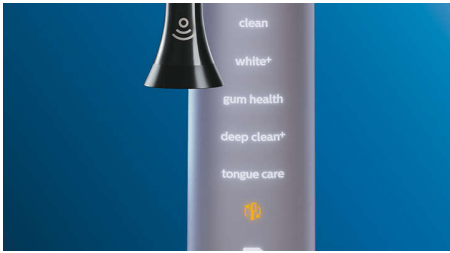

Whiter teeth, fast

Click on the W3 Premium White brush head to remove surface stains and reveal your whitest smile. With its densely packed central stain removal bristles, it's clinically proven to remove up to 100% more stains in just three days.**

Focus areas and goal-setting

Any trouble areas your dentist has pointed out? We'll highlight them on your in-app 3D mouth map, and remind you to pay extra attention to these areas.

Too much pressure?

You might not notice when you brush too hard, but your DiamondClean Smart will. If you use too much pressure, the light ring on the end of your handle will flash. This is a gentle reminder to ease off the pressure, and let your brush head do the work. 7 out of 10 people found this feature helped them become a better brusher.

Easy does it

With an electric toothbrush, you let the brush do the work. We've built a scrubbing sensor into your handle as a gentle reminder to reduce scrubbing. This way, you can improve your technique and get a gentler, more effective clean.

DiamondClean Smart 9300

Sonic electric toothbrush with app

HX9903/41

Highlights

BrushSync mode pairing

Wondering which mode and intensity you should use? Wonder no longer. A microchip in your brush head tells your DiamondClean Smart which one you're using. So if you click on a gum-care brush head, for example, your toothbrush knows to select the optimal mode and intensity to provide a gentle yet effective care for your gums. All you need to do is to press the power button.