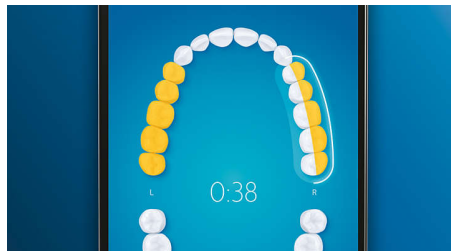

TouchUp feature

If you happen to miss a spot while brushing your teeth, your app's TouchUp feature will show you. You can then go back for a second pass, and be confident you are getting a complete clean, every time.