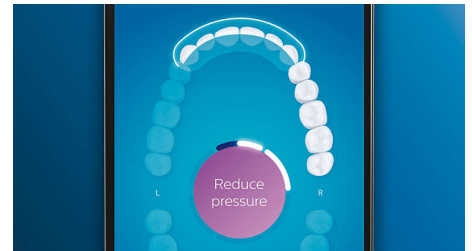

Never miss a spot

The Philips Sonicare app lets you know when you've achieved a thorough clean, and coaches you to be a better, more mindful brusher.

TouchUp feature

If you happen to miss a spot while brushing your teeth, your app's TouchUp feature will show you. You can then go back for a second pass, and be confident you are getting a complete clean, every time.

Focus areas and goal-setting

Any trouble areas your dentist has pointed out? We'll highlight them on your in-app 3D mouth map, and remind you to pay extra attention to these areas.

Too much pressure?

You might not notice when you brush too hard, but your DiamondClean Smart will. If you use too much pressure, the light ring on the end of your handle will flash. This is a gentle reminder to ease off the pressure, and let your brush head do the work. 7 out of 10 people found this feature helped them become a better brusher.