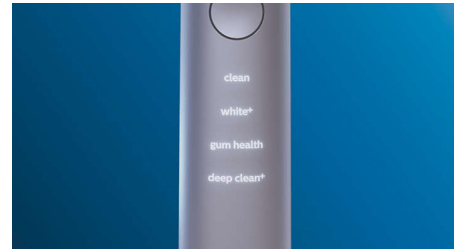

Easy does it

With an electric toothbrush, you let the brush do the work. We've built a scrubbing sensor into your handle as a gentle reminder to reduce scrubbing. This way, you can improve your technique and get a gentler, more effective clean.

DiamondClean Smart 9300

Sonic electric toothbrush with app

HX9903/41

Highlights

BrushSync mode pairing

Wondering which mode and intensity you should use? Wonder no longer. A microchip in your brush head tells your DiamondClean Smart which one you're using. So if you click on a gum-care brush head, for example, your toothbrush knows to select the optimal mode and intensity to provide a gentle yet effective care for your gums. All you need to do is to press the power button.

Smart replacement reminders

Brush heads wear-out over time and become less effective at removing plaque. With smart brush head recognition you'll never lose track of when

to replace your brush head. Your toothbrush tracks how long and hard you've brushed with each brush head, and will alert you when it's time to replace. You can also monitor the lifetime of your brush heads in the Philips Sonicare app, and even order replacements so you're never caught short.

4 modes, 3 intensity settings

With DiamondClean Smart you get the full works. Our 3 intensity settings let you boost your clean, and our 4 modes cover all your brushing needs; Clean mode for exceptional daily cleaning, White+ to remove stains, Deep Clean+ for an invigorating deep clean, and Gum Health to gently clean along your gum line.