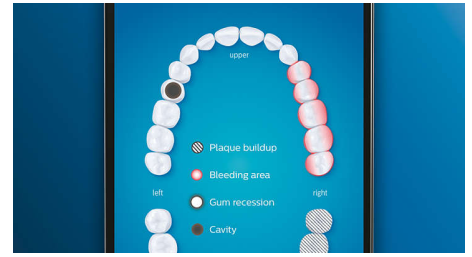

Whiter teeth, fast

Click on the W3 Premium White brush head to remove surface stains and reveal your whitest smile. With its densely packed central stain removal bristles, it's clinically proven to remove up to 100% more stains in just three days.**

Never miss a spot

The Philips Sonicare app lets you know when you've achieved a thorough clean, and coaches you to be a better, more mindful brusher.

TouchUp feature

If you happen to miss a spot while brushing your teeth, your app's TouchUp feature will show you. You can then go back for a second pass, and be confident you are getting a complete clean, every time.

Focus areas and goal-setting

Any trouble areas your dentist has pointed out? We'll highlight them on your in-app 3D mouth map, and remind you to pay extra attention to these areas.

Too much pressure?

You might not notice when you brush too hard, but your DiamondClean Smart will. If you use too much pressure, the light ring on the end of your handle will flash. This is a gentle reminder to ease off the pressure, and let your brush head do the work. 7 out of 10 people found this feature helped them become a better brusher.

Easy does it

With an electric toothbrush, you let the brush do the work. We've built a scrubbing sensor into your handle as a gentle reminder to reduce scrubbing. This way, you can improve your technique and get a gentler, more effective clean.