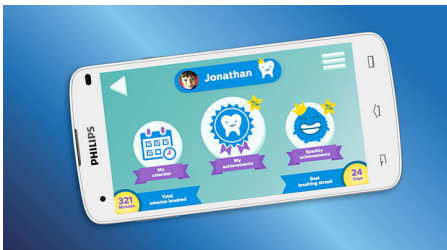

### **Provides a superior clean, protects growing smiles**

- Dynamic cleaning action drives fluid between teeth
- Rubberized brush head is designed to protect young teeth
- Preferred by dentists
- 2 brush head sizes available
- 2 Kid-friendly power modes deliver a gentle, effective clean

## Fun and educational

Kids play along with the interactive app during brush time. The Sonicare kids app coaches them into how to brush, with fun animations and rewards designed to support them as they build their routine.

## Interactive Sonicare For Kids

With the Philips Sonicare For Kids toothbrush and app, children can discover how to brush properly on their own. The app syncs with your kid's sonic toothbrush via Bluetooth to show proper brushing techniques and track performance. Kids can see how well they brush, and earn exciting rewards for a job well done. Educational, and effective, 98% of parents surveyed say it's easier to get their kids to brush longer and better. It's the fun way to help kids develop healthy oral care habits that will last a lifetime.