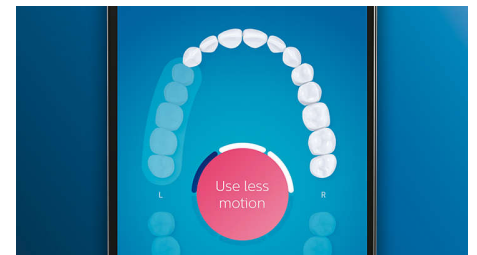

TongueCare+ tongue brush

With 240 elastomer MicroBristles, the TongueCare+ tongue brush is specifically designed to clean the soft and porous surface of the tongue. The flexible MicroBristles contour to and gently clean around the ridges and grooves, to remove bacteria buildup and drive our bacteria-killing BreathRx tongue spray deeper. The compact shape allows patients to comfortably clean the entire tongue.

Focus areas and goal-setting

If you identify specific spots in a patient's mouth that need more attention due to plaque buildup, gum recession or any other issue,

DiamondClean Smart can help them tackle those trouble areas. Patients can highlight these spots in their personalized 3D mouth-map within the Philips Sonicare app, and they will receive reminders to give these areas the extra care they need each time they brush. The Philips Sonicare app maintains a running history of their brushing data, so patients can easily review their performance, track their progress and work to improve their daily oral care routine.

Location sensor

DiamondClean Smart's location sensor shows patients where they're brushing too little for better coverage. If there are spots your patients consistently miss when they're brushing, the location sensor will bring them to their attention.