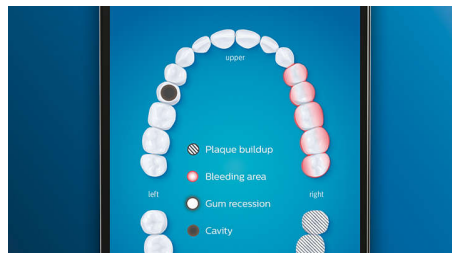

W3 Premium White brush head

W3 Premium White is our best brush head for removing stains. With its densely packed central stain removal bristles, it's clinically proven to remove up to 5x more stains* in just three days.

TongueCare+ tongue brush

With 240 elastomer MicroBristles, the TongueCare+ tongue brush is specifically designed to clean the soft and porous surface of the tongue. The flexible MicroBristles contour to and gently clean around the ridges and grooves, to remove bacteria buildup and drive our bacteria-killing BreathRx tongue spray deeper. The compact shape allows patients to comfortably clean the entire tongue.

Focus areas and goal-setting

If you identify specific spots in a patient's mouth that need more attention due to plaque buildup, gum recession or any other issue,

DiamondClean Smart can help them tackle those trouble areas. Patients can highlight these spots in their personalized 3D mouth-map within the Philips Sonicare app, and they will receive reminders to give these areas the extra care they need each time they brush. The Philips Sonicare app maintains a running history of their brushing data, so patients can easily review their performance, track their progress and work to improve their daily oral care routine.

Location sensor

DiamondClean Smart's location sensor shows patients where they're brushing too little for better coverage. If there are spots your patients consistently miss when they're brushing, the location sensor will bring them to their attention.