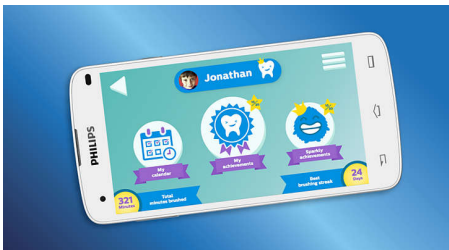

### **Provides a superior clean, protects growing smiles**

- Dynamic cleaning action drives fluid between teeth
- Rubberized brush head is designed to protect young teeth
- Preferred by dentists
- 2 brush head sizes available
- 2 Kid-friendly power modes deliver a gentle, effective clean

## Fun and educational

Kids play along with the interactive app during brush time. The Sonicare kids app coaches them into how to brush, with fun animations and rewards designed to support them as they build their routine.

## Interactive Sonicare For Kids

With the Philips Sonicare For Kids toothbrush and app, children can discover how to brush properly on their own. The app syncs with your kid's sonic toothbrush via Bluetooth to show proper brushing techniques and track performance. Kids can see how well they brush, and earn exciting rewards for a job well done. Educational, and effective, 98% of parents surveyed say it's easier to get their kids to brush longer and better. It's the fun way to help kids develop healthy oral care habits that will last a lifetime.