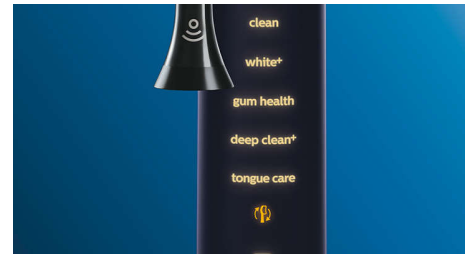

BrushSync mode pairing

Wondering which mode and intensity you should use? Wonder no longer. A microchip in your brush head tells your DiamondClean Smart which one you're using. So if you click on a gum-care brush head, for example, your toothbrush knows to select the optimal mode and intensity to provide a gentle yet effective care for your gums. All you need to do is to press the power button.