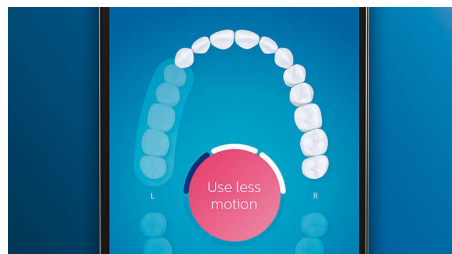

TongueCare+ tongue brush

Click on the TongueCare+ tongue brush to gently remove odor causing bacteria from the pores of your tongue. Its 240 specially designed MicroBristles get between all your tongue's ridges and grooves to remove bacteria and debris that lead to bad breath. Team with our antibacterial BreathRx tongue spray for superior cleaning and super fresh breath.

Focus areas and goal-setting

Any trouble areas your dentist has pointed out? We'll highlight them on your in-app 3D mouth map, and remind you to pay extra attention to these areas.

Never miss a spot

The Philips Sonicare app lets you know when you've achieved a thorough clean, and coaches you to be a better, more mindful brusher.

Easy does it

With an electric toothbrush, you let the brush do the work. We've built a scrubbing sensor into your handle as a gentle reminder to reduce scrubbing. This way, you can improve your technique and get a gentler, more effective clean.