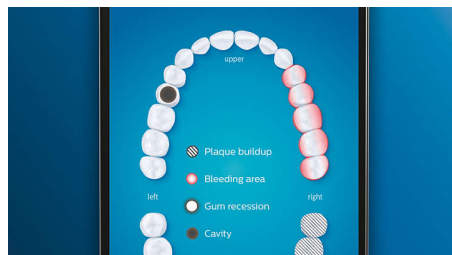

Care for your gums

Click on the G3 Premium Gum Care brush head to improve your gum health. Its smaller size and targeted gum line bristles deliver gentle yet effective cleaning along the gum line, where gum disease starts. It's clinically proven to deliver up to 100% less gum inflammation* and up to 7x healthier gums in just two weeks.*

Whiter teeth, fast

Click on the W3 Premium White brush head to remove surface stains and reveal your whitest smile. With its densely packed central stain removal bristles, it's clinically proven to remove up to 100% more stains in just three days.**

TongueCare+ tongue brush

Click on the TongueCare+ tongue brush to gently remove odor causing bacteria from the pores of your tongue. Its 240 specially designed MicroBristles get between all your tongue's ridges and grooves to remove bacteria and debris that lead to bad breath. Team with our antibacterial BreathRx tongue spray for superior cleaning and super fresh breath.

Focus areas and goal-setting

Any trouble areas your dentist has pointed out? We'll highlight them on your in-app 3D mouth map, and remind you to pay extra attention to these areas.

Never miss a spot

The Philips Sonicare app lets you know when you've achieved a thorough clean, and coaches you to be a better, more mindful brusher.