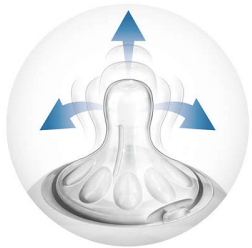

Vents air away from your baby's tummy

- Advanced anti-colic system with innovative twin valve

Easy to hold and grip in any direction

- Ergonomic shape for maximum comfort
- Simple to use and clean, quick and easy assembly

Highlights

Natural latch on

The wide breast shaped nipple promotes natural latch on similar to the breast, making it easy for your baby to combine breast and bottle feeding.

Unique comfort petals

Petals inside the nipple increase softness and flexibility without nipple collapse. Your baby will enjoy a more comfortable and contented feed.