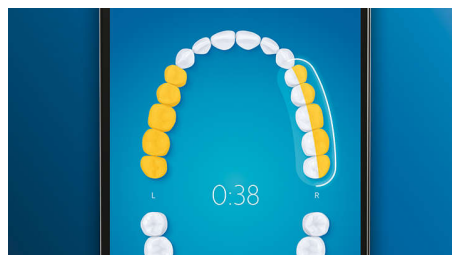

Whiter teeth, fast

Click on the W3 Premium White brush head to remove surface stains and reveal your whitest smile. With its densely packed central stain removal bristles, it's clinically proven to remove up to 100% more stains in just three days.**

Never miss a spot

The Philips Sonicare app lets you know when you've achieved a thorough clean, and coaches you to be a better, more mindful brusher.

TouchUp feature

If you happen to miss a spot while brushing your teeth, your app's TouchUp feature will show you. You can then go back for a second pass, and be confident you are getting a complete clean, every time.

Focus areas and goal-setting

Any trouble areas your dentist has pointed out? We'll highlight them on your in-app 3D mouth map, and remind you to pay extra attention to these areas.

Too much pressure?

You might not notice when you brush too hard, but your DiamondClean Smart will. If you use too much pressure, the light ring on the end of your handle will flash. This is a gentle reminder to ease off the pressure, and let your brush head do the work. 7 out of 10 people found this feature helped them become a better brusher.