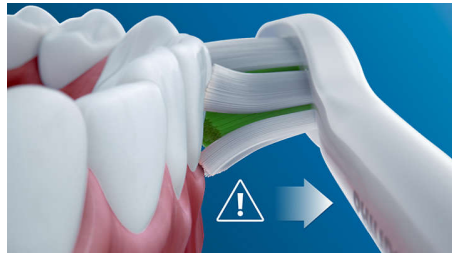

Naturally whiter teeth

Click on the W2 Optimal White brush head to remove surface stains and reveal a whiter smile. With its densely packed central stainremoval bristles, it's clinically proven to whiten teeth in just one week.

Safe and gentle

You can be sure of a safe brushing experience: our sonic technology is suitable for use with braces, fillings, crowns, and veneers, and helps prevent cavities and improve gum health.

Philips Sonicare technology

Philips Sonicare's advanced sonic technology pulses water between teeth, and its brush strokes break up plaque and sweep it away for an exceptional daily clean.

Too much pressure?

You may not notice if you're brushing too hard, but your electric toothbrush with pressure sensor will. If you start taking it out on your gums, the toothbrush will make a pulsing sound as a reminder to ease off on the pressure.