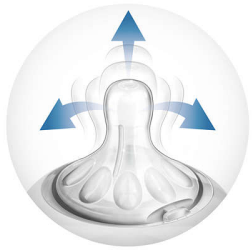

Vents air away from your baby's tummy

- Advanced anti-colic system with innovative twin valve

Easy to hold and grip in any direction

- Ergonomic shape for maximum comfort
- Simple to use and clean, quick and easy assembly

Highlights

Natural latch on

The wide breast shaped nipple promotes natural latch on similar to the breast, making it easy for your baby to combine breast and bottle feeding.

Unique comfort petals

Petals inside the nipple increase softness and flexibility without nipple collapse. Your baby will enjoy a more comfortable and contented feed.

Ergonomic shape

Due to the unique shape, the bottle is easy to hold and grip in any direction for maximum comfort, even for baby's tiny hands.

Simple to use and clean

Wide bottle neck makes filling and cleaning easy. Only a few parts for quick and simple assembly.