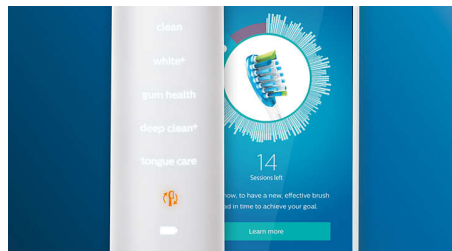

BrushSync mode pairing

Patients will always get their best possible clean with our BrushSync mode pairing feature. A microchip in the C3 Premium Plaque Control brush head syncs with the connected Philips Sonicare toothbrush handle. It prompts the handle to automatically select the optimal brushing mode and intensity level for exceptional plaque removal. All your patients need to do is start brushing.

Philips Sonicare technology

Philips Sonicare's advanced sonic technology pulses water between teeth, and its brush strokes break up plaque and sweep it away for an exceptional daily clean.

Smart brush head replacement

Brush heads exhibit fatigue and bristle wear after three months of normal use. Philips Sonicare smart toothbrushes provide accurate

brush head replacement reminders based on how often patients brush and how much pressure they use. For those who don't use a smart toothbrush, C3 Premium Plaque Control's blue reminder bristles fade to white to let patients know it's time for a replacement brush head.