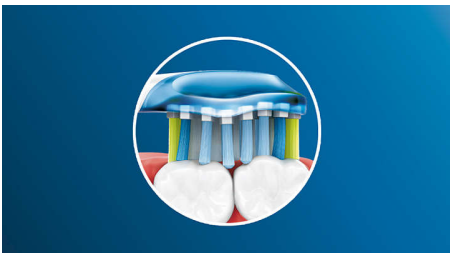

HX9043/24

Our deepest cleaning brush head

Up to 10x more plaque removal* for great results

Patients can achieve their deepest clean yet. With its soft flexing sides, our Premium Plaque Control brush head adapts to the contours of teeth and gums to provide 4x more surface contact than a DiamondClean brush head for a complete clean

Philips Sonicare's deep clean

- Up to 4x more surface contact** for an effortless deep clean

For exceptional plaque removal

- Up to 10x more plaque removal, even in hard-to-reach spots*

Highlights

Sonicare's best plaque removal

The Philips Sonicare Premium plaque control brush head provides patients our deepest clean yet. With its flexible sides and unique bristle pattern design, Premium Plaque Control is proven to remove up to 10x more plaque, even in hard-to-reach spots** for a truly deep clean along the gumline and between teeth.

Adaptive cleaning technology

Patients get a personalized clean every time they brush with our adaptive cleaning technology. Soft, flexible rubber sides let C3 Premium Plaque Control adapt to the unique contours of the mouth. Our bristles adjust to gums and teeth, giving patients up to 4x more surface contact than a DiamondClean brush head for deeper cleaning, even in hard-to-reach spots. Adaptive cleaning technology also allows gentle tracking along the gumline; absorbs excessive brushing pressure; and enables an enhanced sweeping motion, for a unique in-mouth feel and superior cleaning.