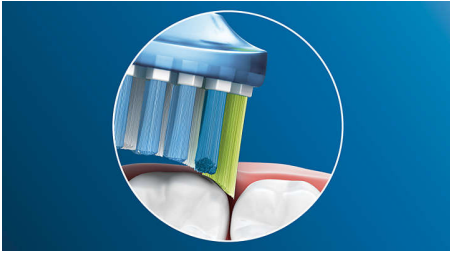

The Philips Sonicare Premium plaque control brush head provides patients our deepest clean yet. With its flexible sides and unique bristle pattern design, Premium Plaque Control is proven to remove up to 10x more plaque, even in hard-to-reach spots** for a truly deep clean along the gumline and between teeth.

Adaptive cleaning technology

Patients get a personalized clean every time they brush with our adaptive cleaning technology. Soft, flexible rubber sides let C3 Premium Plaque Control adapt to the unique contours of the mouth. Our bristles adjust to gums and teeth, giving patients up to 4x more surface contact than a DiamondClean brush head for deeper cleaning, even in hard-to-reach spots. Adaptive cleaning technology also allows gentle tracking along the gumline; absorbs excessive brushing pressure; and enables an enhanced sweeping motion, for a unique in-mouth feel and superior cleaning.