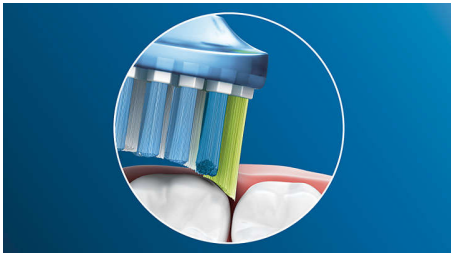

## Say goodbye to plaque

And thanks to its flexible design, it removes up to 10x more plaque from hard-to-reach areas\* for a truly deep clean along the gum line and between teeth.