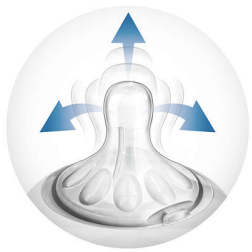

## Natural latch on

The wide breast shaped nipple promotes natural latch on similar to the breast, making it easy for your baby to combine breast and bottle feeding.

## Advanced anti-colic valve

Innovative twin valve designed to reduce colic and discomfort by venting air into the bottle and not baby's tummy.

## Ergonomic shape

Due to the unique shape, the bottle is easy to hold and grip in any direction for maximum comfort, even for baby's tiny hands.

## Unique comfort petals

Petals inside the nipple increase softness and flexibility without nipple collapse. Your baby will enjoy a more comfortable and contented feed.