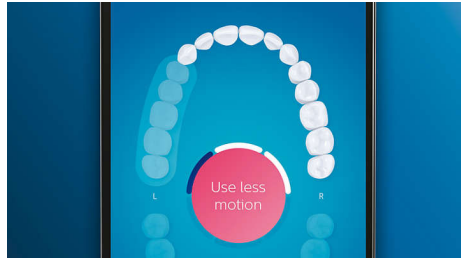

Never miss a spot

The Philips Sonicare app lets you know when you've achieved a thorough clean, and coaches you to be a better, more mindful brusher.