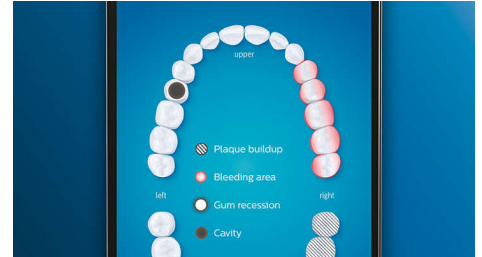

Whiter teeth, fast

Click on the W3 Premium White brush head to remove surface stains and reveal your whitest

smile. With its densely packed central stain removal bristles, it's clinically proven to remove up to 100% more stains in just three days.**

TongueCare+ tongue brush

Click on the TongueCare+ tongue brush to gently remove odor causing bacteria from the pores of your tongue. Its 240 specially designed MicroBristles get between all your tongue's ridges and grooves to remove bacteria and debris that lead to bad breath. Team with our antibacterial BreathRx tongue spray for superior cleaning and super fresh breath.

Never miss a spot

The Philips Sonicare app lets you know when you've achieved a thorough clean, and coaches you to be a better, more mindful brusher.

Focus areas and goal-setting

Any trouble areas your dentist has pointed out? We'll highlight them on your in-app 3D mouth map, and remind you to pay extra attention to these areas.

Too much pressure?

You might not notice when you brush too hard, but your DiamondClean Smart will. If you use too much pressure, the light ring on the end of your handle will flash. This is a gentle reminder to ease off the pressure, and let your brush head do the work. 7 out of 10 people found this feature helped them become a better brusher.