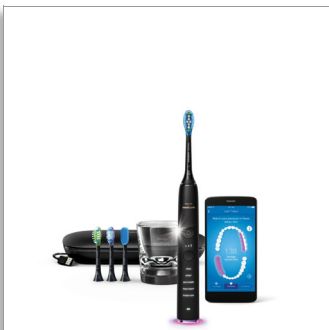

Philips Sonicare
DiamondClean Smart 9500
Sonic electric toothbrush
with app

Personalized coaching

Smart brush head sensors
Smart brush head recognition
5 modes, 3 intensities

HX9924/11

Our best ever toothbrush, for complete oral care

Feel confident, with 100% coverage

The DiamondClean Smart is our best toothbrush, for complete care. Four high-performance brush heads let you focus on all areas of your oral health, and our Smart Sensor technology gives you personalized feedback and coaching.

Click on the C3 Premium Plaque Control brush head to experience our deepest clean. With soft flexible sides, the bristles contour to the shape of each tooth's surface to provide 4x more surface contact*** and remove up to 10x more plaque from hard-to-reach areas*.

Whiter teeth, fast

Click on the W3 Premium White brush head to remove surface stains and reveal your whitest

smile. With its densely packed central stain removal bristles, it's clinically proven to remove up to 100% more stains in just three days.**