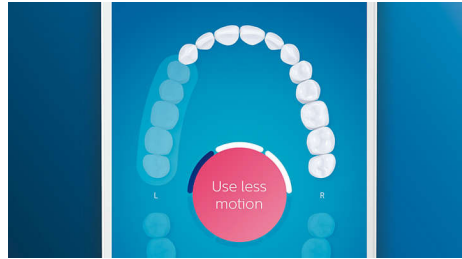

Never miss a spot

The Philips Sonicare app lets you know when you've achieved a thorough clean, and coaches you to be a better, more mindful brusher.