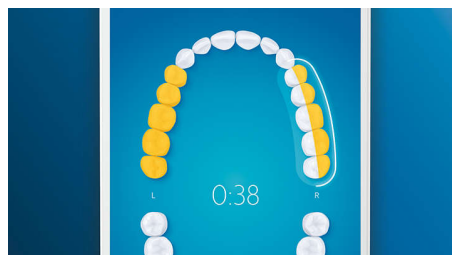

## Whiter teeth, fast

Click on the W3 Premium White brush head to remove surface stains and reveal your whitest smile. With its densely packed central stain removal bristles, it's clinically proven to remove up to 100% more stains in just three days.\*\*

## TouchUp feature

If you happen to miss a spot while brushing your teeth, your app's TouchUp feature will show you. You can then go back for a second pass, and be confident you are getting a complete clean, every time.