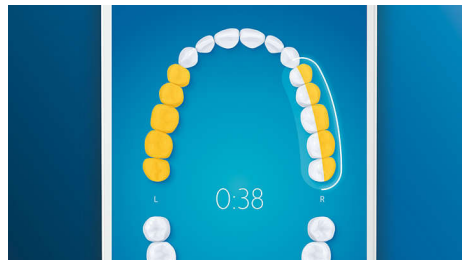

Care for your gums

Click on the G3 Premium Gum Care brush head to improve your gum health. Its smaller size and targeted gum line bristles deliver gentle yet effective cleaning along the gum line, where gum disease starts. It's clinically proven to deliver up to 100% less gum inflammation* and up to 7x healthier gums in just two weeks.*

Whiter teeth, fast

Click on the W3 Premium White brush head to remove surface stains and reveal your whitest

smile. With its densely packed central stain removal bristles, it's clinically proven to remove up to 100% more stains in just three days.**

Never miss a spot

The Philips Sonicare app lets you know when you've achieved a thorough clean, and coaches you to be a better, more mindful brusher.

TouchUp feature

If you happen to miss a spot while brushing your teeth, your app's TouchUp feature will show you. You can then go back for a second pass, and be confident you are getting a complete clean, every time.

Focus areas and goal-setting

Any trouble areas your dentist has pointed out? We'll highlight them on your in-app 3D mouth

map, and remind you to pay extra attention to these areas.

Too much pressure?

You might not notice when you brush too hard, but your DiamondClean Smart will. If you use too much pressure, the light ring on the end of your handle will flash. This is a gentle reminder to ease off the pressure, and let your brush head do the work. 7 out of 10 people found this feature helped them become a better brusher.