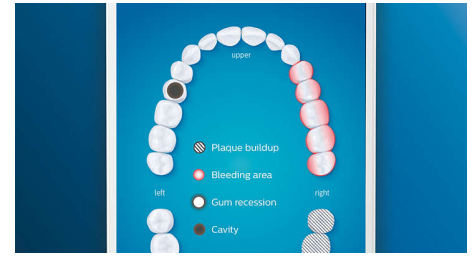

## Whiter teeth, fast

Click on the W3 Premium White brush head to remove surface stains and reveal your whitest smile. With its densely packed central stain removal bristles, it's clinically proven to remove up to 100% more stains in just three days.\*\*

## Never miss a spot

The Philips Sonicare app lets you know when you've achieved a thorough clean, and coaches you to be a better, more mindful brusher.

## TouchUp feature

If you happen to miss a spot while brushing your teeth, your app's TouchUp feature will show you. You can then go back for a second pass, and be confident you are getting a complete clean, every time.

## Focus areas and goal-setting

Any trouble areas your dentist has pointed out? We'll highlight them on your in-app 3D mouth map, and remind you to pay extra attention to these areas.