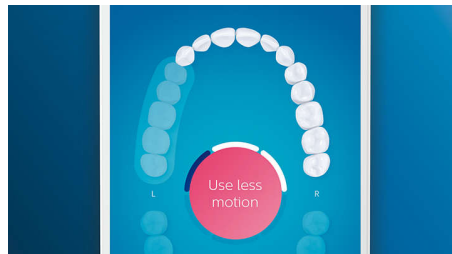

Never miss a spot

The Philips Sonicare app lets you know when you've achieved a thorough clean, and coaches you to be a better, more mindful brusher.