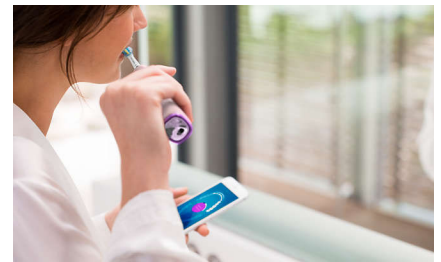

Focus areas and goal-setting

Any trouble areas your dentist has pointed out? We'll highlight them on your in-app 3D mouth

map, and remind you to pay extra attention to these areas.

Too much pressure?

You might not notice when you brush too hard, but your DiamondClean Smart will. If you use too much pressure, the light ring on the end of your handle will flash. This is a gentle reminder to ease off the pressure, and let your brush head do the work. 7 out of 10 people found this feature helped them become a better brusher.

Easy does it

With an electric toothbrush, you let the brush do the work. We've built a scrubbing sensor into your handle as a gentle reminder to reduce scrubbing. This way, you can improve your technique and get a gentler, more effective clean.

Sonic electric toothbrush with app

Personalized coaching Smart brush head sensors, Smart brush head recognition, 4 modes, 3 intensities

HX9903/21

Specifications

Connectivity

- Bluetooth® wireless technology: Connected brushing app