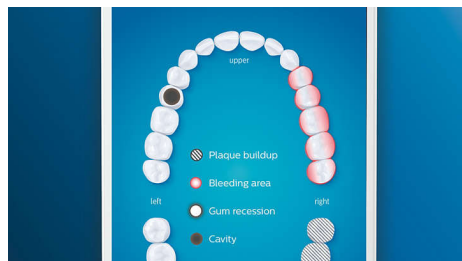

Whiter teeth, fast

Click on the W3 Premium White brush head to remove surface stains and reveal your whitest

smile. With its densely packed central stain removal bristles, it's clinically proven to remove up to 100% more stains in just three days.**

Never miss a spot

The Philips Sonicare app lets you know when you've achieved a thorough clean, and coaches you to be a better, more mindful brusher.

TouchUp feature

If you happen to miss a spot while brushing your teeth, your app's TouchUp feature will show you. You can then go back for a second pass, and be confident you are getting a complete clean, every time.

Focus areas and goal-setting

Any trouble areas your dentist has pointed out? We'll highlight them on your in-app 3D mouth

map, and remind you to pay extra attention to these areas.

Too much pressure?

You might not notice when you brush too hard, but your DiamondClean Smart will. If you use too much pressure, the light ring on the end of your handle will flash. This is a gentle reminder to ease off the pressure, and let your brush head do the work. 7 out of 10 people found this feature helped them become a better brusher.