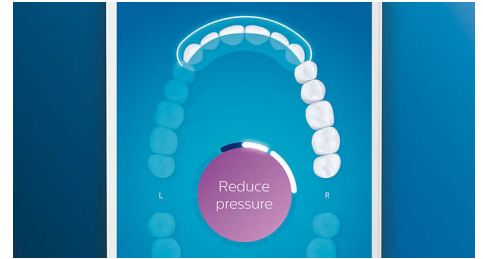

Whiter teeth, fast

Click on the W3 Premium White brush head to remove surface stains and reveal your whitest

smile. With its densely packed central stain removal bristles, it's clinically proven to remove up to 100% more stains in just three days.**

Never miss a spot

The Philips Sonicare app lets you know when you've achieved a thorough clean, and coaches you to be a better, more mindful brusher.

TouchUp feature

If you happen to miss a spot while brushing your teeth, your app's TouchUp feature will show you. You can then go back for a second pass, and be confident you are getting a complete clean, every time.

Focus areas and goal-setting

Any trouble areas your dentist has pointed out? We'll highlight them on your in-app 3D mouth

map, and remind you to pay extra attention to these areas.

Too much pressure?

You might not notice when you brush too hard, but your DiamondClean Smart will. If you use too much pressure, the light ring on the end of your handle will flash. This is a gentle reminder to ease off the pressure, and let your brush head do the work. 7 out of 10 people found this feature helped them become a better brusher.