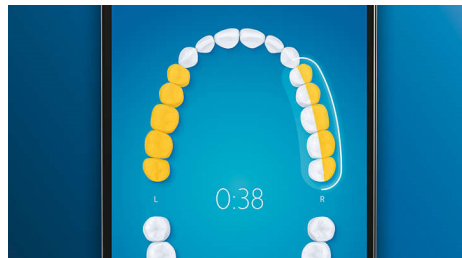

Whiter teeth, fast

Click on the W3 Premium White brush head to remove surface stains and reveal your whitest

smile. With its densely packed central stain removal bristles, it's clinically proven to remove up to 100% more stains in just three days.**

Never miss a spot

The Philips Sonicare app lets you know when you've achieved a thorough clean, and coaches you to be a better, more mindful brusher.

TouchUp feature

If you happen to miss a spot while brushing your teeth, your app's TouchUp feature will show you. You can then go back for a second pass, and be confident you are getting a complete clean, every time.

Focus areas and goal-setting

Any trouble areas your dentist has pointed out? We'll highlight them on your in-app 3D mouth

map, and remind you to pay extra attention to these areas.

Too much pressure?

You might not notice when you brush too hard, but your DiamondClean Smart will. If you use too much pressure, the light ring on the end of your handle will flash. This is a gentle reminder to ease off the pressure, and let your brush head do the work. 7 out of 10 people found this feature helped them become a better brusher.