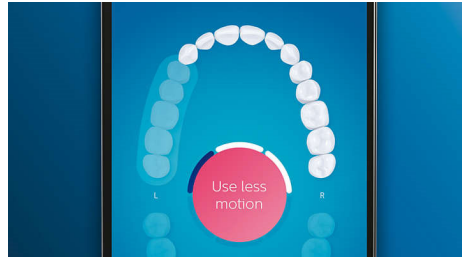

Never miss a spot

The Philips Sonicare app lets you know when you've achieved a thorough clean, and coaches you to be a better, more mindful brusher.