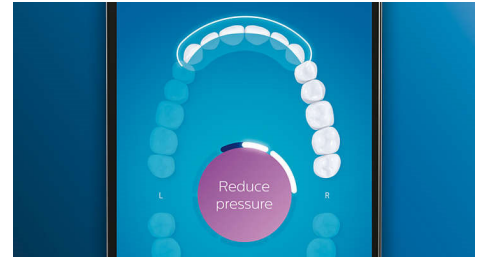

Never miss a spot

The Philips Sonicare app lets you know when you've achieved a thorough clean, and coaches you to be a better, more mindful brusher.

TouchUp feature

If you happen to miss a spot while brushing your teeth, your app's TouchUp feature will show you. You can then go back for a second pass, and be confident you are getting a complete clean, every time.

Focus areas and goal-setting

Any trouble areas your dentist has pointed out? We'll highlight them on your in-app 3D mouth

map, and remind you to pay extra attention to these areas.

Too much pressure?

You might not notice when you brush too hard, but your DiamondClean Smart will. If you use too much pressure, the light ring on the end of your handle will flash. This is a gentle reminder to ease off the pressure, and let your brush head do the work. 7 out of 10 people found this feature helped them become a better brusher.