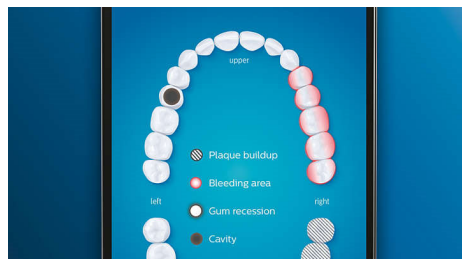

Whiter teeth, fast

Click on the W3 Premium White brush head to remove surface stains and reveal your whitest

smile. With its densely packed central stain removal bristles, it's clinically proven to remove up to 100% more stains in just three days.**

Never miss a spot

The Philips Sonicare app lets you know when you've achieved a thorough clean, and coaches you to be a better, more mindful brusher.

TouchUp feature

If you happen to miss a spot while brushing your teeth, your app's TouchUp feature will show you. You can then go back for a second pass, and be confident you are getting a complete clean, every time.

Focus areas and goal-setting

Any trouble areas your dentist has pointed out? We'll highlight them on your in-app 3D mouth

map, and remind you to pay extra attention to these areas.

Too much pressure?

You might not notice when you brush too hard, but your DiamondClean Smart will. If you use too much pressure, the light ring on the end of your handle will flash. This is a gentle reminder to ease off the pressure, and let your brush head do the work. 7 out of 10 people found this feature helped them become a better brusher.

Easy does it

With an electric toothbrush, you let the brush do the work. We've built a scrubbing sensor into your handle as a gentle reminder to reduce scrubbing. This way, you can improve your technique and get a gentler, more effective clean.