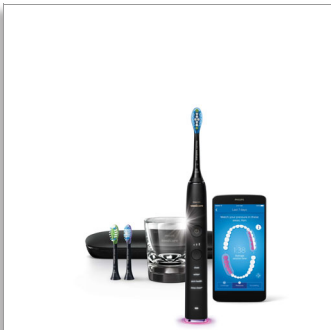

Philips Sonicare
DiamondClean Smart 9300
Sonic electric toothbrush
with app

Personalized coaching

Smart brush head sensors
Smart brush head recognition
4 modes, 3 intensities

HX9903/11

Our best ever toothbrush, for complete oral care

Feel confident, with 100% coverage

The DiamondClean Smart is our best toothbrush, for complete care. Four high-performance brush heads let you focus on all areas of your oral health, and our Smart Sensor technology gives you personalized feedback and coaching.