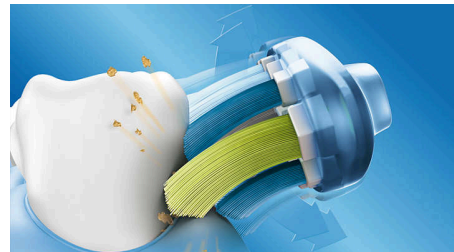

Gentle on gums

With an AdaptiveClean brush head, even the deepest clean is gentle. As your sonic toothbrush tracks along the gum line, the flexible sides and bristles of the brush head absorb any excessive

pressure you might apply. The soft tissue around your gums is protected even if you brush too hard.