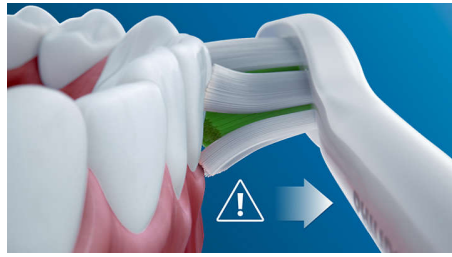

Monitor your brushing pressure

Brushing too hard can damage your teeth and gums. To prevent this, your Philips Sonicare ProtectiveClean emits a gentle pulsing sound to remind you to ease off on the pressure.