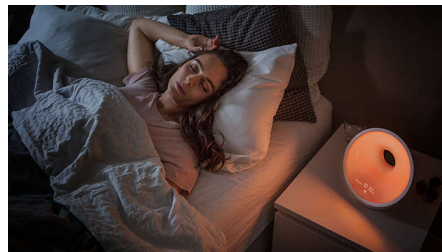

With RelaxBreath for sleep

Inspired by well-known breathing and relaxation exercises our light-guided wind-down function is designed to help get you to sleep by helping you decompress from the day's activities and unwind. Follow one of seven rhythms of light intensity or sound with your breathing while keeping your eyes closed for a calm and peaceful transition from your day to your dreams