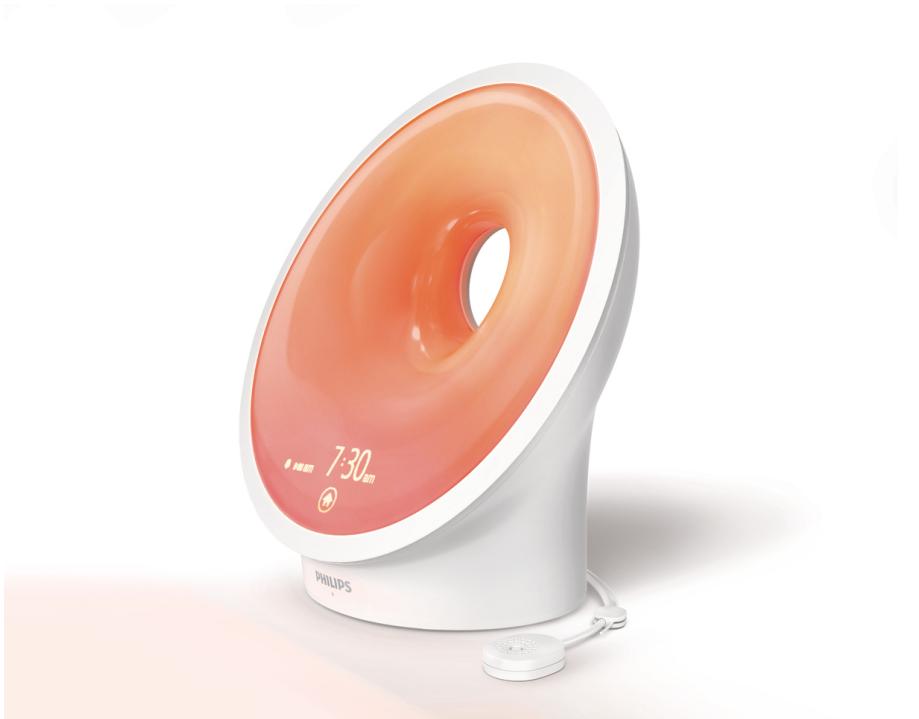

# PHILIPS

Connected Sleep  
and Wake-Up Light

SmartSleep

Personalized sunrise and sunset

SleepMapper app enabled

AmbiTrack bedroom monitoring

Formerly known as Somneo

HF3670/60

## Fall asleep faster\*

and personalize your best natural wake up.

Create your ideal sleep and wake experience through your smartphone. Built-in sensors measure your bedroom's temperature, noise, light and humidity levels - syncing with the SleepMapper app and suggesting ways to improve your sleep space.

### RelaxBreathe: Light-guided wind-down breathing

- Light-guided breathing helps you relax to sleep

## Light

Light colors: white, orange, yellow, amber  
Max Lux level: 315  
Sun themes: 4  
Display brightness control: Self adjusting  
Midnight light  
Number of Brightness settings: 25