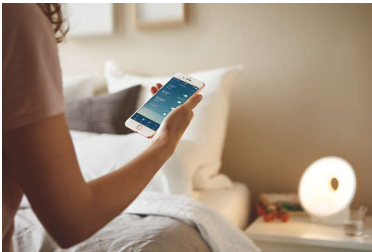

SleepMapper app enabled

Through the SleepMapper app, Philips Connected Sleep and Wake Up Light offers you the ability to control your light and personalize your experience. You can set an advanced weekday or weekend alarm with the Advanced Alarm Scheduler that offers 20 different sounds, lights, and intensity patterns.