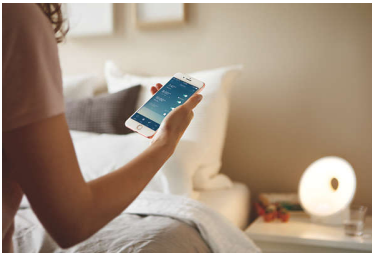

- Choose the sound or music you wake up to
- Select the brightness level that's right for you
- App enabled customization
- PowerWake Alarm
- Personalize your sunrise and sunset experience

Designed for style and function

- A soft light to guide you in the dark
- Just tap the top of the product to snooze
- Smart touch display for easy device control
- AmbiTrack monitoring for your bedroom

Highlights

AmbiTrack monitoring

The built in AmbiTrack sensor measure our bedroom's temperature, noise, light, and humidity levels. You can see this information on your SleepMapper app where it suggests ways to improve your sleep space and routine.

SleepMapper app enabled

Through the SleepMapper app, Philips Connected Sleep and Wake Up Light offers you the ability to control your light and personalize your experience. You can set an advanced weekday or weekend alarm with the Advanced Alarm Scheduler that offers 20 different sounds, lights, and intensity patterns.